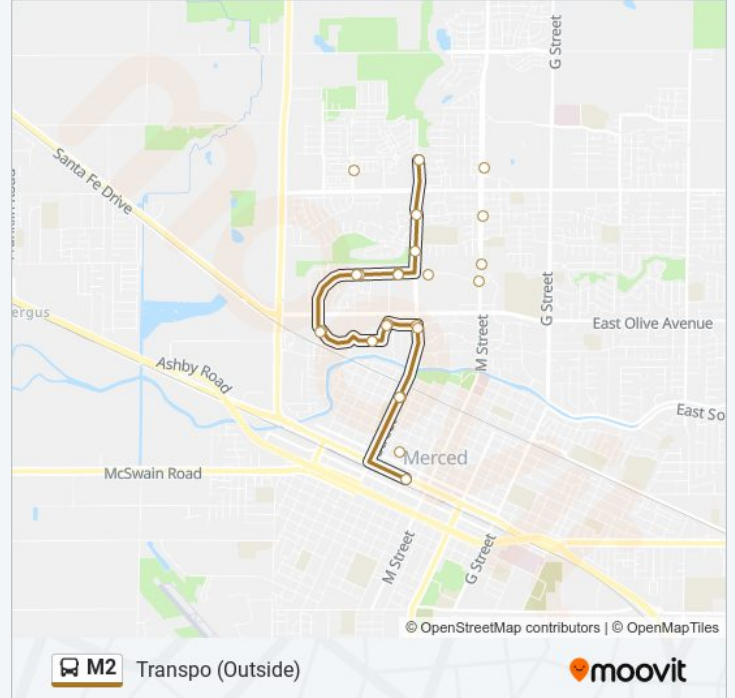

Use the Moovit App to find the closest M2 bus station near you and find out when is the next M2 bus arriving.

Direction: Merced College

14 stops

[VIEW LINE SCHEDULE](#)

- Transpo (Outside)
- 18th @ P St (Westbound)
- R St @ 23rd
- Olivewood Dr. @ R St (Westbound)
- Meadows @ Olivewood
- Devondwood @ Dogwood (Westbound)
- Wal-Mart (Northbound)
- Loughborough Dr @ Austin Ave (Eastbound)
- Loughborough @ Village Meadow Apts (Eastbound)
- Loughborough @ Target/Mall (Eastbound)
- Loughborough Dr @ M St
- M St @ Village Apts (Northbound)
- M St @ Donna (Northbound)
- Merced College

- Transpo (Outside)
- 18th @ P St (Westbound)
- R St @ 23rd
- Olivewood Dr. @ R St (Westbound)
- Meadows @ Olivewood
- Devondwood @ Dogwood (Westbound)
- Wal-Mart (Northbound)
- Loughborough Dr @ Austin Ave (Eastbound)
- Loughborough @Village Meadow Apts (Eastbound)
- Loughborough @ Target/Mall (Eastbound)
- Loughborough Dr @ M St
- M St @ Village Apts (Northbound)
- M St @ Donna (Northbound)
- Merced College
- El Redondo Dr @ Jenner Dr
- Village Terrace Landing Apts
- R St @ Donna
- R St @ Buena Vista/Black Rascal Bike Path

M2 bus Info

Direction: Transpo (Outside)

Stops: 26

Trip Duration: 48 min

Line Summary:

Loughborough Dr @ Village Meadow Apt
(Westbound)

Loughborough Dr @ Austin Ave (Westbound)

Wal-Mart (Southbound)

Devonwood Dr @ Dogwood (Eastbound)

Meadows Ave @ Olivewood (Northbound)

Olivewood Dr. @ R St (Southbound)

R St @ 23rd St (Southbound)

Transpo (Outside)

M2 bus time schedules and route maps are available in an offline PDF at moovitapp.com. Use the [Moovit App](#) to see live bus times, train schedule or subway schedule, and step-by-step directions for all public transit in Fresno.