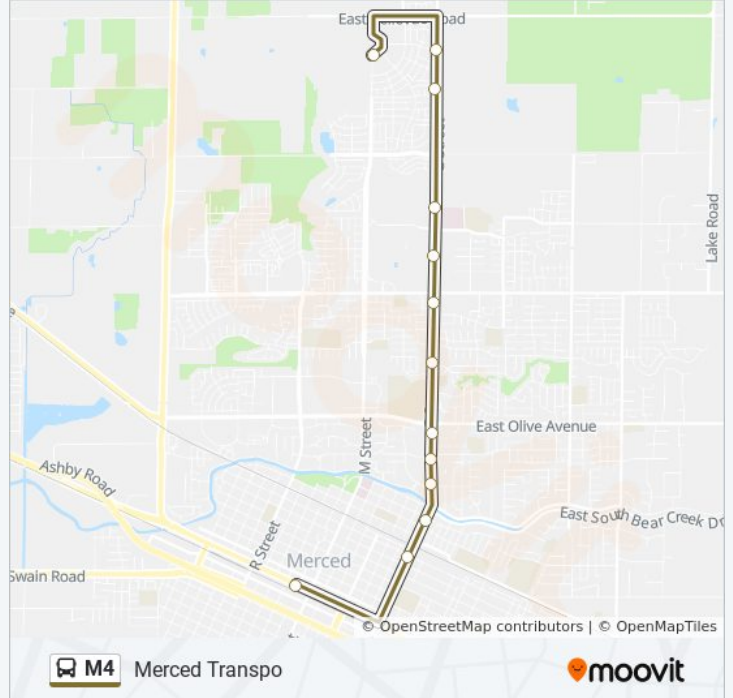

Direction: Merced College

3 stops

[VIEW LINE SCHEDULE](#)

Mercy Medical Center

G St @ University/Tri College Center

Merced College

M4 bus Time Schedule

Merced College Route Timetable:

Direction: Merced Transpo

13 stops

[VIEW LINE SCHEDULE](#)

- Park And Ride - Bellevue Ave
- G St And Mandeville Ln
- G St And Foothill Dr
- G St And Mercy Ave
- G St @ University/Tri College Center
- G St @ Yosemite (Southbound)
- G St @ Columbia (Southbound)
- G St @ Olive/Save Mart
- G St @ Alexander (Southbound)
- G St @ Park Av
- G St @ 26th (Southbound)
- G St @ 23rd (Southbound)
- Transpo (Small)

M4 bus Info

Direction: Merced Transpo

Stops: 13

Trip Duration: 24 min

Line Summary:

Direction: Park And Ride

17 stops

[VIEW LINE SCHEDULE](#)

Transpo (Small)

G St @ East Campus (Northbound)

G St @ 23rd (Northbound)

G St @ 26th (Northbound)

G St @ N. Bear Creek Dr (Northbound)

G St @ Alexander (Northbound)

G St @ Olive (Northbound)

G St @ Columbia Ave (Northbound)