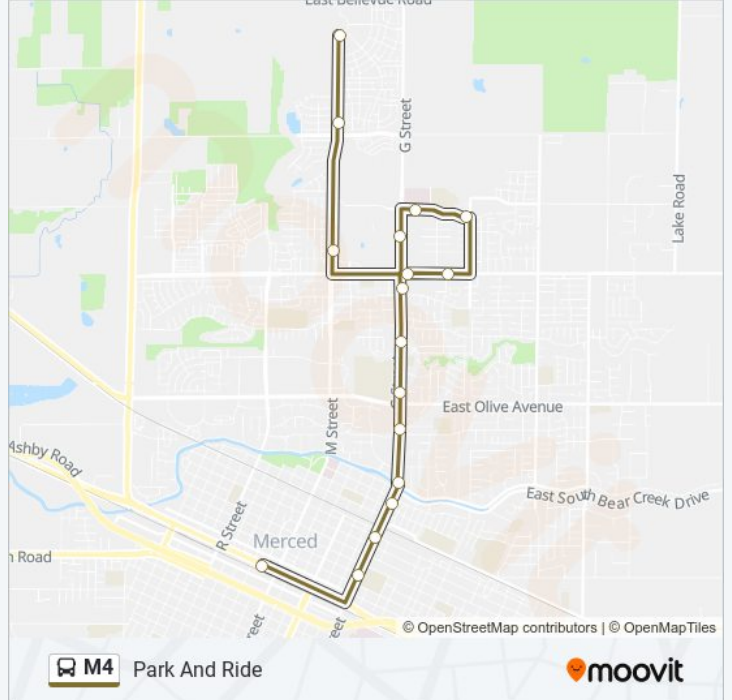

M4 bus time schedules and route maps are available in an offline PDF at moovitapp.com. Use the [Moovit App](#) to see live bus times, train schedule or subway schedule, and step-by-step directions for all public transit in Fresno.

[About Moovit](#) • [MaaS Solutions](#) • [Supported Countries](#) • [Mooviter Community](#)

© 2024 Moovit - All Rights Reserved

Check Live Arrival Times