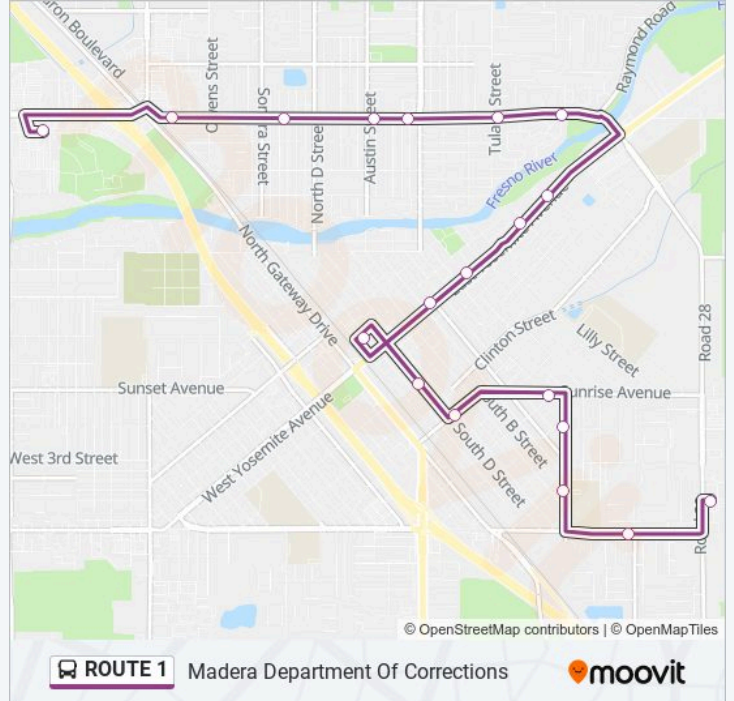

**Direction: Madera Department Of Corrections**

19 stops

[VIEW LINE SCHEDULE](#)

Walgreens at Cleveland Avenue

Cleveland Avenue And Sharon Avenue

Cleveland Avenue And Columbia Street

Cleveland Avenue And Austin Avenue

Yosemite Avenue And Flume Street

Yosemite Avenue And A Street - Camarena Health

Intermodal Center Bus Station

South D Street And 7th Street (Frank Bergon Center)

9th Street And South D Street

Sunrise Avenue And Lake Street

Roosevelt Avenue And Lake Street - Mcnally Park

Roosevelt Avenue And A Street - Sierra Vista Elementary School

Olive Avenue And Knox Street

Madera County Department Of Corrections

**ROUTE 1 bus Time Schedule**

**ROUTE 1 bus Info****Direction:** Madera Department Of Corrections**Stops:** 19**Trip Duration:** 26 min**Line Summary:**

**Direction: Walgreens**

19 stops

[VIEW LINE SCHEDULE](#)

- Madera County Department Of Corrections
- Olive Avenue And Knox Street
- Roosevelt Avenue And A Street
- Roosevelt Avenue And Lake Street
- Sunrise Avenue And Lake Street
- 9th Street And South C Street
- D Street And 7th Street - Camarena Health
- Intermodal Center Bus Station
- Yosemite Avenue And A Street
- Yosemite Avenue And Flume Street
- Yosemite Avenue And Fig Street
- Yosemite Avenue And Elm Street - Rancho San Miguel
- Cleveland Avenue And Malta Avenue - Madera Apartments
- Cleveland Avenue And Kadota Avenue
- Cleveland Avenue And Lake Street - La Esperanza Food Center
- Cleveland Avenue And Austin Avenue
- Cleveland Avenue And Sonora Street