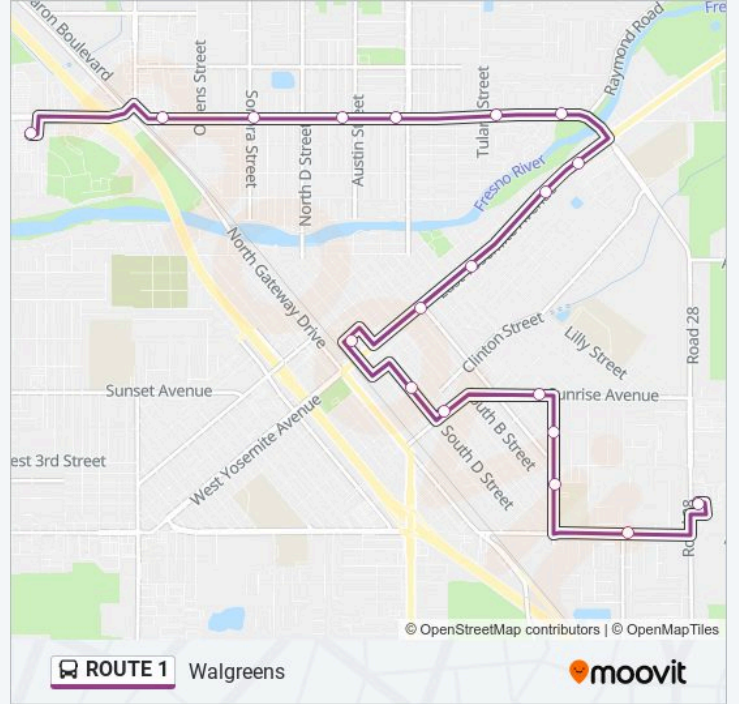

**Direction: Madera Department Of Corrections**

19 stops

[VIEW LINE SCHEDULE](#)

Walgreens at Cleveland Avenue

Cleveland Avenue And Sharon Avenue

Cleveland Avenue And Columbia Street

Cleveland Avenue And Austin Avenue

Yosemite Avenue And Flume Street

Yosemite Avenue And A Street - Camarena Health

Intermodal Center Bus Station

South D Street And 7th Street (Frank Bergon Center)

9th Street And South D Street

Sunrise Avenue And Lake Street

**ROUTE 1 bus Info****Direction:** Madera Department Of Corrections**Stops:** 19**Trip Duration:** 26 min**Line Summary:**

**Direction: Walgreens**

19 stops

[VIEW LINE SCHEDULE](#)

- Madera County Department Of Corrections
- Olive Avenue And Knox Street
- Roosevelt Avenue And A Street
- Roosevelt Avenue And Lake Street
- Sunrise Avenue And Lake Street
- 9th Street And South C Street
- D Street And 7th Street - Camarena Health
- Intermodal Center Bus Station
- Yosemite Avenue And A Street
- Yosemite Avenue And Flume Street
- Yosemite Avenue And Fig Street
- Yosemite Avenue And Elm Street - Rancho San Miguel
- Cleveland Avenue And Malta Avenue - Madera Apartments
- Cleveland Avenue And Kadota Avenue
- Cleveland Avenue And Lake Street - La Esperanza Food Center
- Cleveland Avenue And Austin Avenue
- Cleveland Avenue And Sonora Street

**ROUTE 1 bus Info**

**Direction:** Walgreens

**Stops:** 19

**Trip Duration:** 26 min

**Line Summary:**

Cleveland Avenue And Sharon Avenue - County Club Village

Walgreens at Cleveland Avenue

ROUTE 1 bus time schedules and route maps are available in an offline PDF at [moovitapp.com](https://moovitapp.com). Use the Moovit App to see live bus times, train schedule or subway schedule, and step-by-step directions for all public transit in Fresno.