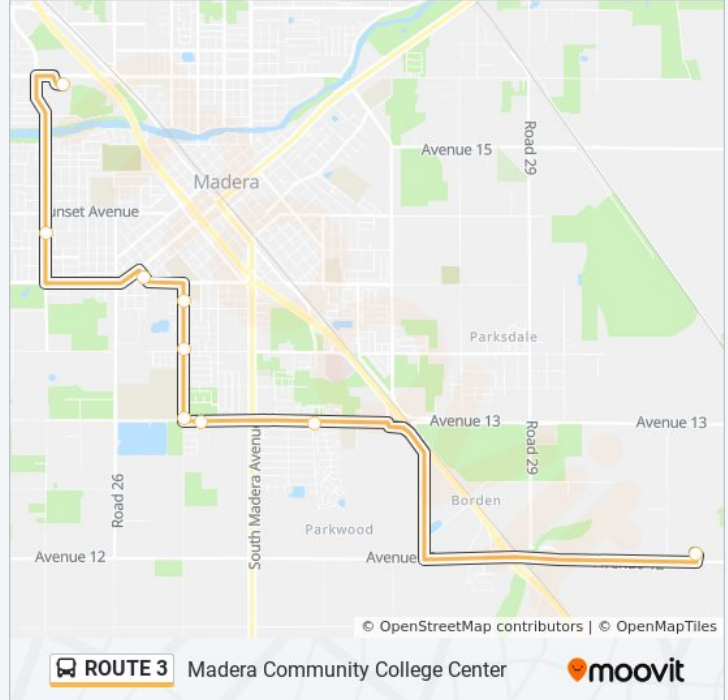

Use the Moovit App to find the closest ROUTE 3 bus station near you and find out when is the next ROUTE 3 bus arriving.

Direction: Madera Community College Center

18 stops

[VIEW LINE SCHEDULE](#)

Walgreens at Cleveland Avenue

Intermodal Center Bus Station

Yosemite Avenue And G Street

Yosemite Avenue And North K Street

Yosemite Avenue And O Street (Natural Vision)

Stadium Road at Madison Elementary School (Southbound)

Stadium Road And Almond Avenue (Southbound)

ROUTE 3 bus Info
Direction: Madera Community College Center

Stops: 18

Trip Duration: 49 min

Line Summary:

Direction: Walgreens

18 stops

[VIEW LINE SCHEDULE](#)

- Madera Community College Center
- Tozer And Lada Avenue
- Madera County Department Of Corrections
- Road 28 And Lada Avenue (Cottonwood Creek Apartments)
- Avenue 13 And Raymond Thomas Street (Westbound)
- Avenue 13 And Concord Court
- Stadium Road And Gary Lane (Alpha Elementary School)
- Stadium Road And Almond Avenue (Northbound)
- Stadium Road at Madison Elementary School (Northbound)
- Yosemite Avenue And O Street
- Yosemite Avenue And L Street
- Yosemite Avenue And G Street - Courthouse Park
- Intermodal Center Bus Station
- 4th Street And I Street - St. Joachim's Elementary School
- Sunset Avenue And Pine Street - Thomas Jefferson Middle School

ROUTE 3 bus Info

Direction: Walgreens

Stops: 18

Trip Duration: 49 min

Line Summary:

Sunset Avenue And Orchard Avenue - Church Of Christ

Cleveland Avenue And Schnoor Street - North Point Shopping Mall

Walgreens at Cleveland Avenue