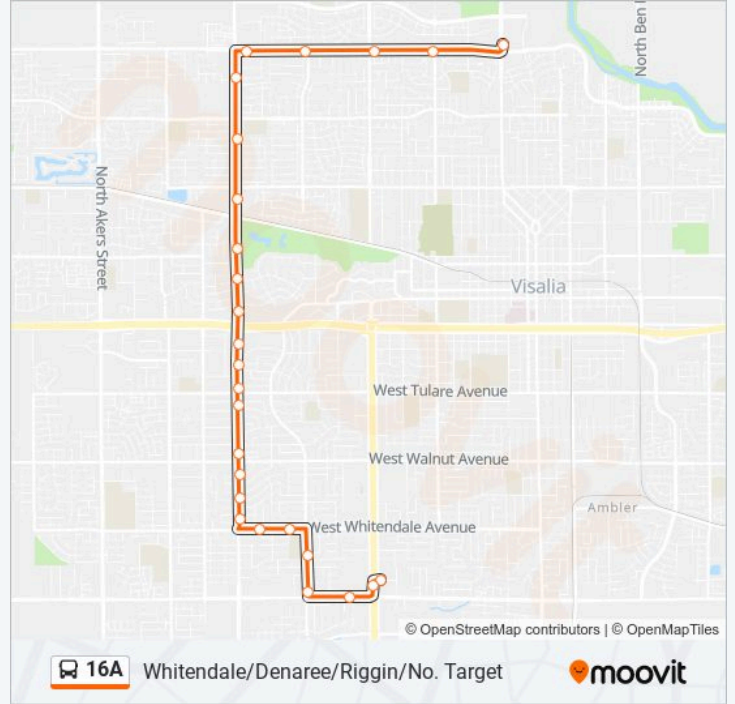

Riggin & Demaree (E)

Riggin & County Center (E)

Riggin & Mooney (E)

Riggin & Giddings

Dinuba & Riggin

16A bus time schedules and route maps are available in an offline PDF at moovitapp.com. Use the Moovit App to see live bus times, train schedule or subway schedule, and step-by-step directions for all public transit in Fresno.

© 2024 Moovit - All Rights Reserved