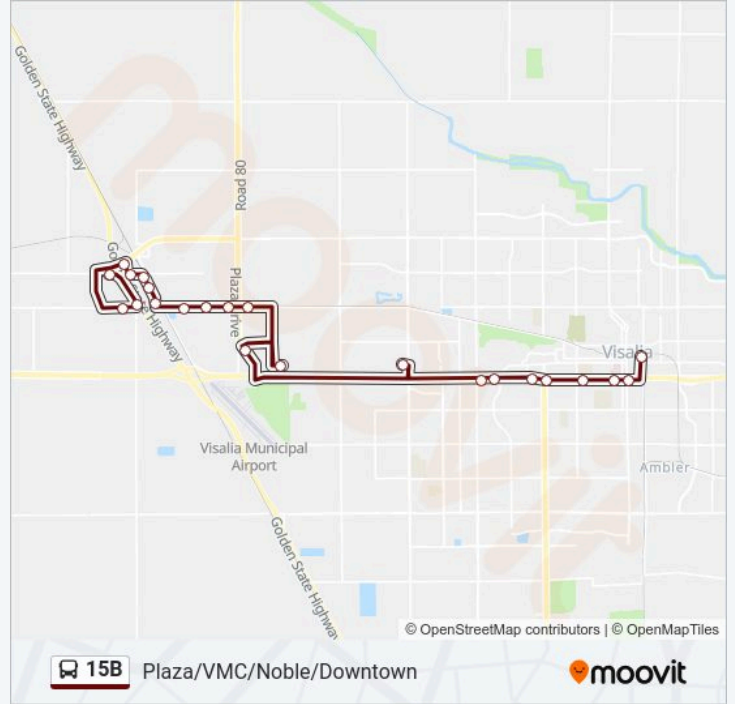

 **15B Line**

Plaza/VMC/Noble/Downtown

[Get The App](#)

The 15B bus line Plaza/VMC/Noble/Downtown has one route. For regular weekdays, their operation hours are:

(1) Visalia Transit Center: 6:40 AM-9:40 PM

Use the Moovit App to find the closest 15B bus station near you and find out when is the next 15B bus arriving.

Direction: Visalia Transit Center

23 stops

[VIEW LINE SCHEDULE](#)

Goshen Elementary
Frontage & Ave 304
Ave 304 @ Napa
Betty & Road 67
Ave 308 & Juniper
Effie & Ave 308
Effie & Roy
Effie & Ave 305
Goshen & Miller Park
Goshen & Road 76
Goshen & Century Plaza
Goshen & Plaza
Kelsey & Hillsdale
Fresno Pacific University
Visalia Medical Clinic
Noble & Demaree
Noble & County Center
Noble & Woodland
Noble & Mooney
Noble & Oak Park
Noble & Watson

15B bus Time Schedule

Visalia Transit Center Route Timetable:

Monday	6:40 AM-9:40 PM
Tuesday	6:40 AM-9:40 PM
Wednesday	6:40 AM-9:40 PM
Thursday	6:40 AM-9:40 PM
Friday	6:40 AM-9:40 PM
Saturday	6:40 AM-9:40 PM
Sunday	6:40 AM-9:40 PM

15B bus Info**Direction:** Visalia Transit Center**Stops:** 23**Trip Duration:** 40 min**Line Summary:**

Noble & Court

Visalia Transit Center

15B bus time schedules and route maps are available in an offline PDF at moovitapp.com. Use the Moovit App to see live bus times, train schedule or subway schedule, and step-by-step directions for all public transit in Fresno.