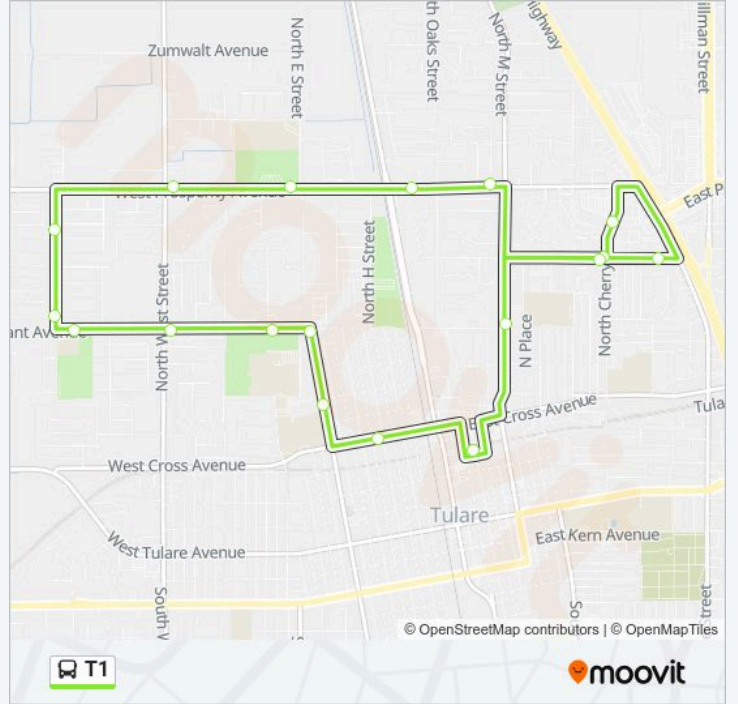

## T1 Line

Get The App

The T1 bus line has one route. For regular weekdays, their operation hours are:

(1) : 7:00 AM-7:00 PM

Use the Moovit App to find the closest T1 bus station near you and find out when is the next T1 bus arriving.

### Direction:

19 stops

[VIEW LINE SCHEDULE](#)

Tulare Transit Center  
M St And Pleasant Ave  
Regional Med. Ctr.  
E. Merritt And Blackstone  
Vallarta Supermarket  
Tulare Nursing Rehab  
E. Prosperity Ave And M Street  
W. Prosperity And J Street  
Sports Park  
Prosperity Ave And West  
Milner Between Martino And Cochran  
Milner And Tyson  
Pleasant School  
Pleasant And West  
Pleasant And A Street  
E St And Pleasant  
Maple School  
Cross Ave And G Street  
Tulare Transit Center

### T1 bus Time Schedule

Route Timetable:

Monday	7:00 AM-7:00 PM
Tuesday	7:00 AM-7:00 PM
Wednesday	7:00 AM-7:00 PM
Thursday	7:00 AM-7:00 PM
Friday	7:00 AM-7:00 PM
Saturday	7:00 AM-7:00 PM
Sunday	8:00 AM-5:00 PM

### T1 bus Info

**Direction:**

**Stops:** 19

**Trip Duration:** 34 min

**Line Summary:**

T1 bus time schedules and route maps are available in an offline PDF at [moovitapp.com](https://moovitapp.com). Use the Moovit App to see live bus times, train schedule or subway schedule, and step-by-step directions for all public transit in Fresno.