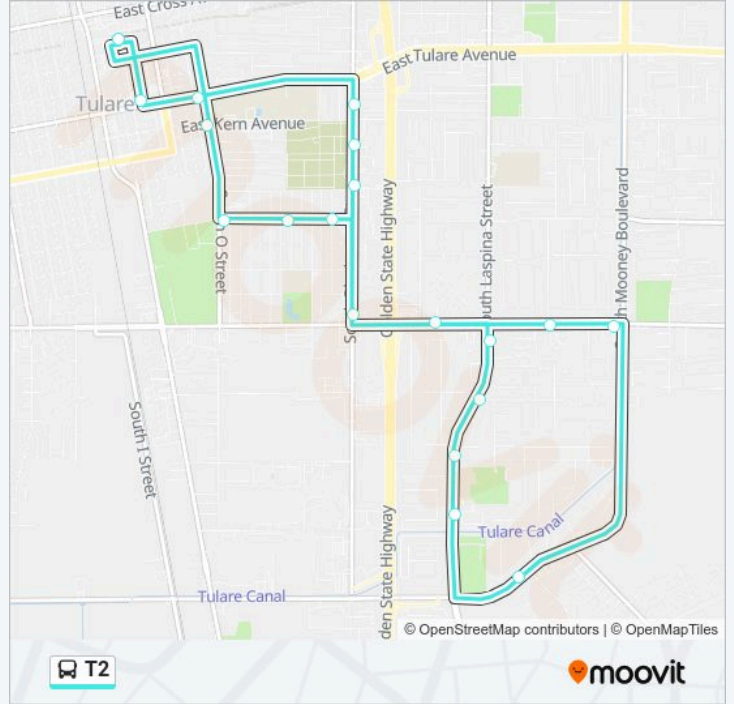

T2 bus time schedules and route maps are available in an offline PDF at moovitapp.com. Use the Moovit App to see live bus times, train schedule or subway schedule, and step-by-step directions for all public transit in Fresno.

© 2025 Moovit - All Rights Reserved