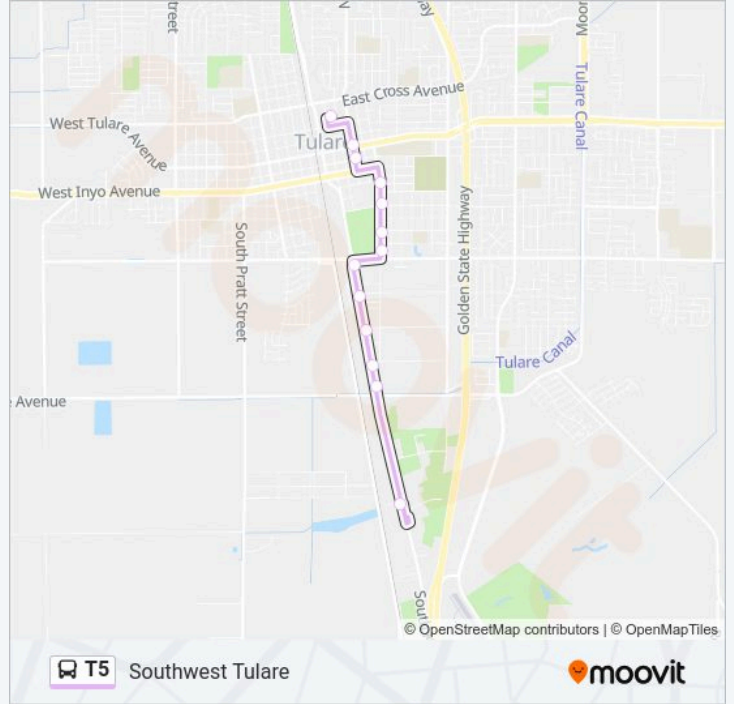

T5 bus time schedules and route maps are available in an offline PDF at moovitapp.com. Use the Moovit App to see live bus times, train schedule or subway schedule, and step-by-step directions for all public transit in Fresno.

© 2025 Moovit - All Rights Reserved