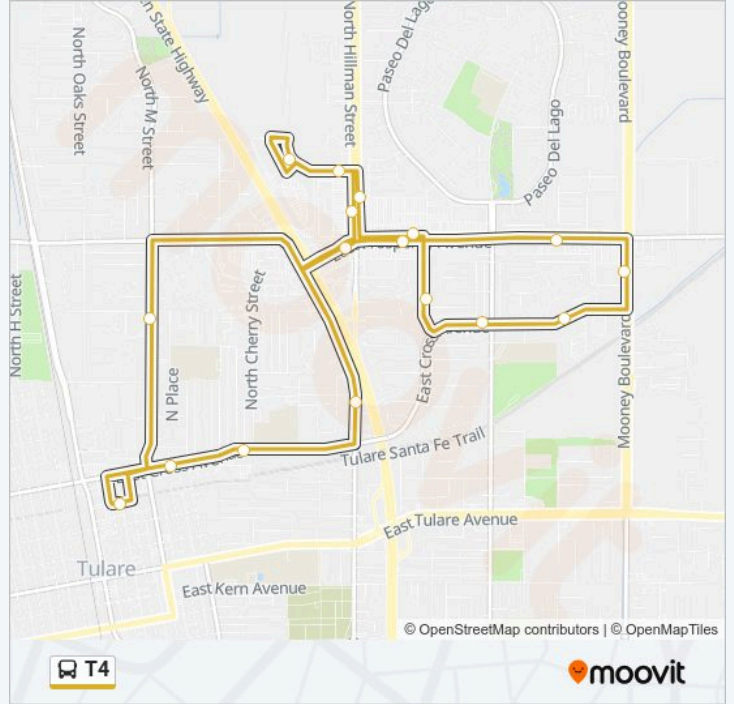

T4 Line

Get The App

The T4 bus line has one route. For regular weekdays, their operation hours are:

(1) : 7:00 AM-7:00 PM

Use the Moovit App to find the closest T4 bus station near you and find out when is the next T4 bus arriving.

Direction:

18 stops

[VIEW LINE SCHEDULE](#)

Tulare Transit Center
Cross Ave And N St
Baptist Church (Cross Ave And Cherry St)
Blackstone Apt.
Prosperity Ave And Hillman St
Prosperity Ave at Cvs
Prosperity Ave- Tractor Supply
Target (Prosperity Ave And Mooney Blvd)
Cross Ave And Lincoln St
Cross Ave And Jefferson St
Brentwood St Between Baywood And Hillcrest
Prosperity Ave- Chilis
Walmart
Hillman St And E. Prosperity Ave (Walmart)
Tulare Outlet Mall
Leland Ave And Hillman St
Merrit Ave And M St
Tulare Transit Center

T4 bus Time Schedule

Route Timetable:

Monday	7:00 AM-7:00 PM
Tuesday	7:00 AM-7:00 PM
Wednesday	7:00 AM-7:00 PM
Thursday	7:00 AM-7:00 PM
Friday	7:00 AM-7:00 PM
Saturday	7:00 AM-7:00 PM
Sunday	8:00 AM-5:00 PM

T4 bus Info

Direction:

Stops: 18

Trip Duration: 34 min

Line Summary:

T4 bus time schedules and route maps are available in an offline PDF at moovitapp.com. Use the Moovit App to see live bus times, train schedule or subway schedule, and step-by-step directions for all public transit in Fresno.