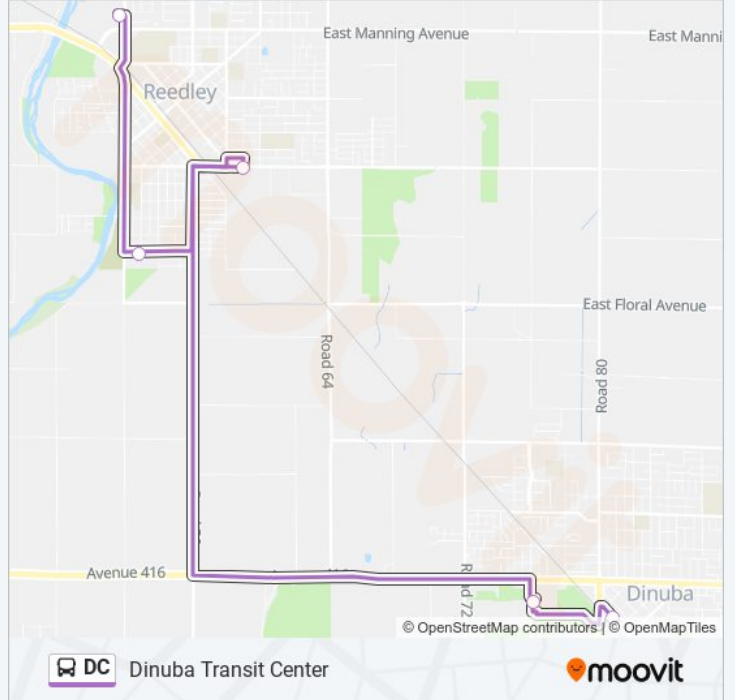

## Dinuba Transit Center

Get The App

The DC bus line (Dinuba Transit Center) has 2 routes. For regular weekdays, their operation hours are:

(1) Dinuba Transit Center: 7:30 AM - 3:45 PM (2) Reedley College: 7:05 AM - 3:20 PM

### Direction: Dinuba Transit Center

5 stops

[VIEW LINE SCHEDULE](#)

Reedley College

Herbert Ave And Hope Ave

Dinuba Ave & Sunset

Dinuba Walmart

Dinuba Transit Center

### DC bus Time Schedule

Dinuba Transit Center Route Timetable:

Sunday	Not Operational
Monday	7:30 AM - 3:45 PM
Tuesday	7:30 AM - 3:45 PM
Wednesday	7:30 AM - 3:45 PM
Thursday	7:30 AM - 3:45 PM
Friday	Not Operational
Saturday	Not Operational

### DC bus Info

**Direction:** Dinuba Transit Center

**Stops:** 5

**Trip Duration:** 30 min

**Line Summary:**

**Direction: Reedley College**

5 stops

[VIEW LINE SCHEDULE](#)