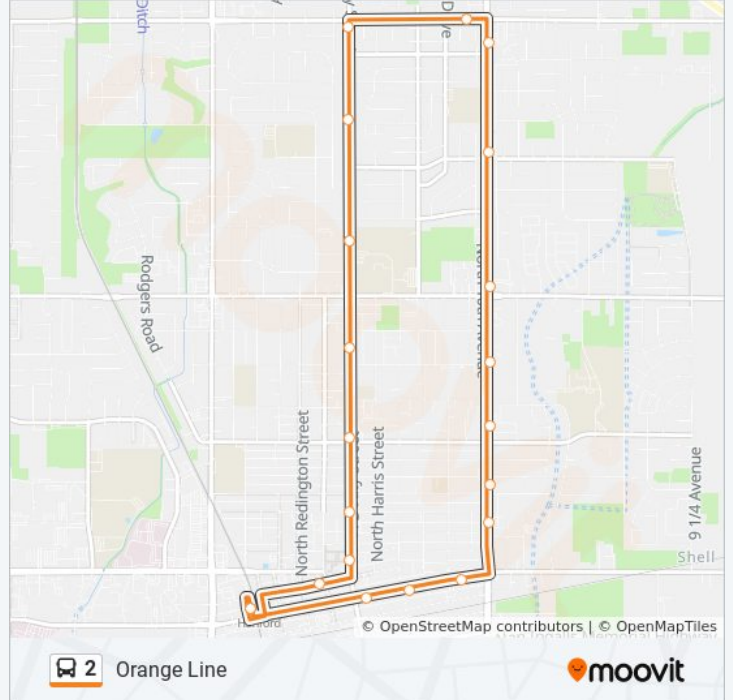

2 bus time schedules and route maps are available in an offline PDF at moovitapp.com. Use the [Moovit App](#) to see live bus times, train schedule or subway schedule, and step-by-step directions for all public transit in Fresno.

[About Moovit](#) • [MaaS Solutions](#) • [Supported Countries](#) • [Mooviter Community](#)

© 2024 Moovit - All Rights Reserved

Check Live Arrival Times