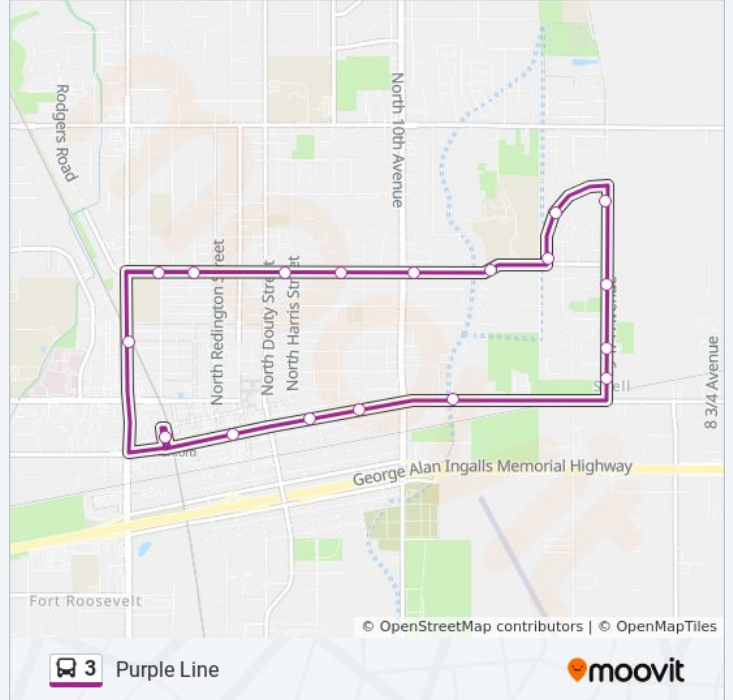

Purple Line

[Get The App](#)

The 3 bus line Purple Line has one route. For regular weekdays, their operation hours are:

(1) Purple Line: 7:30 AM - 6:30 PM

Use the Moovit App to find the closest 3 bus station near you and find out when is the next 3 bus arriving.

Direction: Purple Line

19 stops

[VIEW LINE SCHEDULE](#)

Kart Transit Center
11th @ Railroad Tracks
Florinda @ Woodrow Wilson School
Florinda & Kaweah
Florinda & Harris
Florinda & Green
Florinda & 10th
Florinda & Whitney
Lassen & Florinda
Lassen & Fernot
9 1/4 @ King Garden Apartments
9 1/4 & Elm
9 1/4 @ View Road Apartments
9 1/4 & Hawthorn
Lacey @ Smart & Final
7th @ United Market
7th & Brown
7th & Redington
Kart Transit Center

3 bus Time Schedule

Purple Line Route Timetable:

Sunday	Not Operational
Monday	7:30 AM - 6:30 PM
Tuesday	7:30 AM - 6:30 PM
Wednesday	7:30 AM - 6:30 PM
Thursday	7:30 AM - 6:30 PM
Friday	7:30 AM - 6:30 PM
Saturday	9:30 AM - 4:30 PM

3 bus Info

Direction: Purple Line

Stops: 19

Trip Duration: 30 min

Line Summary:

3 bus time schedules and route maps are available in an offline PDF at moovitapp.com. Use the [Moovit App](#) to see live bus times, train schedule or subway schedule, and step-by-step directions for all public transit in Fresno.