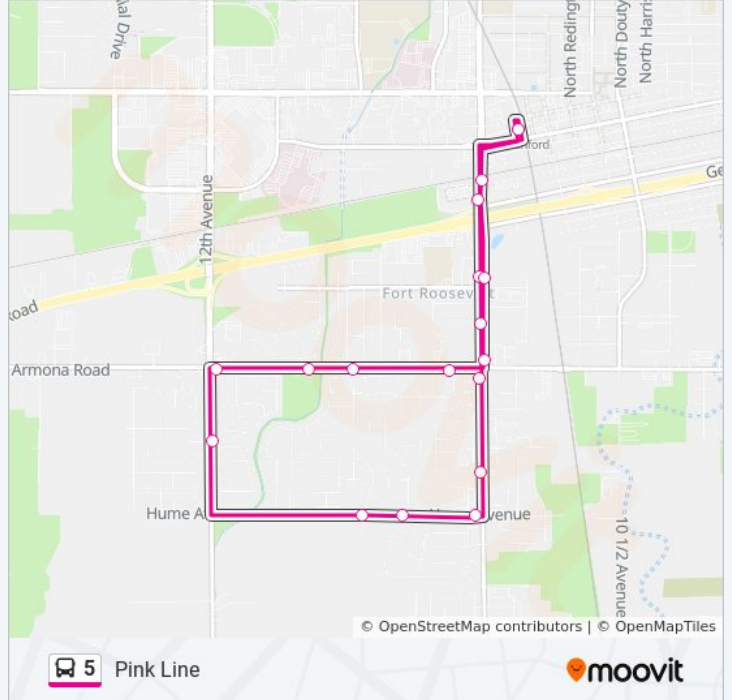

## Pink Line

Get The App

The 5 bus line Pink Line has one route. For regular weekdays, their operation hours are:

(1) Pink Line: 6:30 AM - 6:30 PM

Use the Moovit App to find the closest 5 bus station near you and find out when is the next 5 bus arriving.

### Direction: Pink Line

18 stops

[VIEW LINE SCHEDULE](#)

- Kart Transit Center
- 11th @ Cost Less
- 11th @ Castle Square
- 11th & Washington
- 11th @ Dmv
- 11th & Marconi
- Hume & 11th
- Hume & Echo
- Hume @ Butternut
- 12th & Freestone
- Hanford Armona & 12th
- Hanford Armona @ Centennial Park
- Hanford Armona & 11 1/2
- Hanford Armona & Leslie
- 11th & Hanford Armona
- 11th & Davis
- 11th Across Cost Less
- Kart Transit Center

### 5 bus Time Schedule

Pink Line Route Timetable:

Sunday	Not Operational
Monday	6:30 AM - 6:30 PM
Tuesday	6:30 AM - 6:30 PM
Wednesday	6:30 AM - 6:30 PM
Thursday	6:30 AM - 6:30 PM
Friday	6:30 AM - 6:30 PM
Saturday	9:30 AM - 4:30 PM

### 5 bus Info

**Direction:** Pink Line

**Stops:** 18

**Trip Duration:** 30 min

**Line Summary:**

5 bus time schedules and route maps are available in an offline PDF at [moovitapp.com](https://moovitapp.com). Use the [Moovit App](#) to see live bus times, train schedule or subway schedule, and step-by-step directions for all public transit in Fresno.