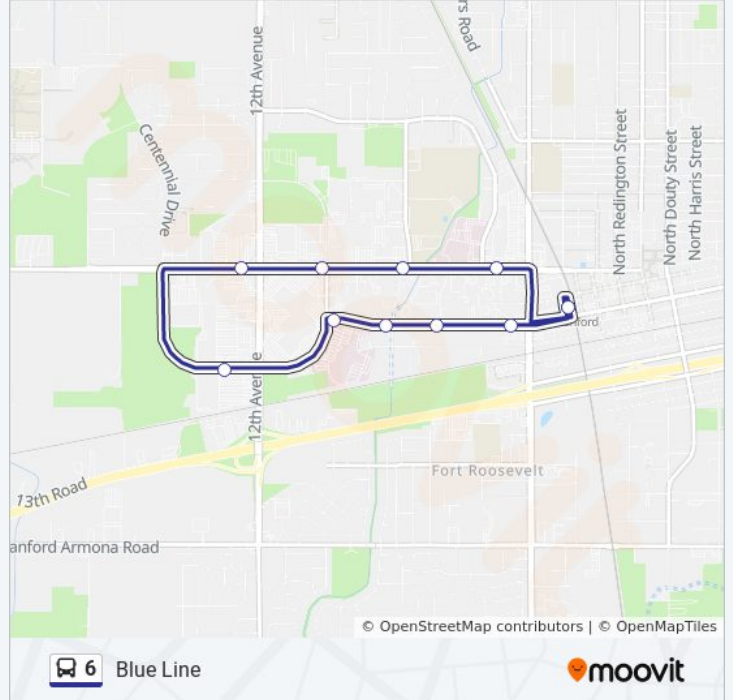

6 bus time schedules and route maps are available in an offline PDF at moovitapp.com. Use the [Moovit App](#) to see live bus times, train schedule or subway schedule, and step-by-step directions for all public transit in Fresno.

[About Moovit](#) • [MaaS Solutions](#) • [Supported Countries](#) • [Mooviter Community](#)

© 2024 Moovit - All Rights Reserved

Check Live Arrival Times