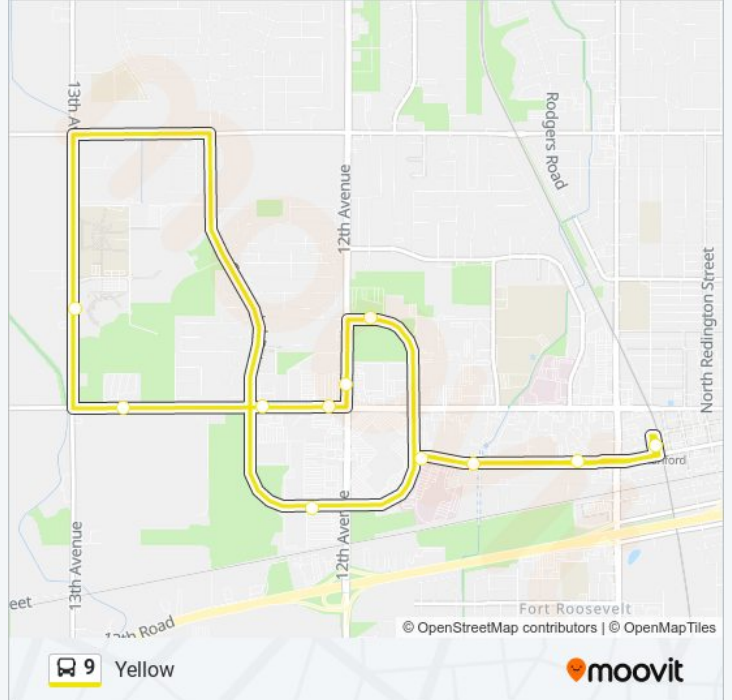

Direction: Yellow Line

12 stops

[VIEW LINE SCHEDULE](#)

- Kart Transit Center
- 7th @ Medical Centers
- Kings County Court House
- 12th @ Centennial Plaza
- Lacey @ Centennial Plaza
- Lacey @ Heritage Park Senior Center
- Lacey @ Four Seasons Mobile Park
- Cos & Sierra Pacific High School
- Centennial @ Walmart
- 7th @ Adventist Hospital
- 7th @ Senior Villa Apartments
- Kart Transit Center

9 bus Time Schedule

Yellow Line Route Timetable:

Sunday	Not Operational
Monday	7:00 AM - 6:00 PM
Tuesday	7:00 AM - 6:00 PM
Wednesday	7:00 AM - 6:00 PM
Thursday	7:00 AM - 6:00 PM
Friday	7:00 AM - 6:00 PM
Saturday	10:00 AM - 4:00 PM

9 bus Info

Direction: Yellow Line

Stops: 12

Trip Duration: 30 min

Line Summary:

9 bus time schedules and route maps are available in an offline PDF at moovitapp.com. Use the Moovit App to see live bus times, train schedule or subway schedule, and step-by-step directions for all public transit in Fresno.