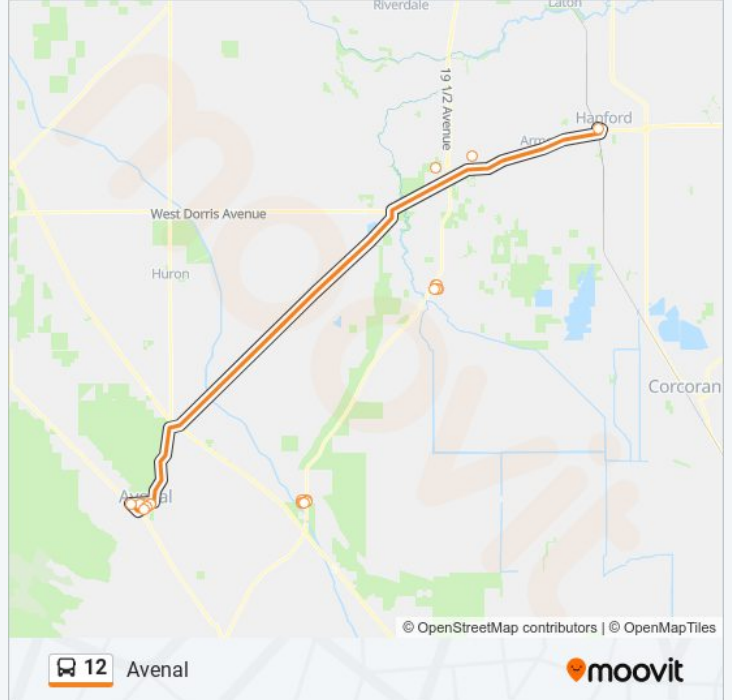

Direction: Avenal

22 stops

[VIEW LINE SCHEDULE](#)

- Kart Transit Center
- E @ Lemoore Depot
- West Hills College
- 1st & Railroad
- 1st & Cross
- Empire & Main
- Main @ Post Office
- Main @ Grain Mill
- Milham & Becky Pease
- Milham @ Housing Authority
- 3rd & Milham
- 3rd & General Petroleum
- General Petroleum & 5th
- General Petroleum @ Elementary School
- Becky Pease & Standard Oil
- San Joaquin & Union
- San Joaquin & 5th
- San Joaquin & 2nd
- San Joaquin & Thurston
- Skyline @ Circle K
- Skyline @ State Supermarket
- Skyline & Union

12 bus Info

Direction: Avenal

Stops: 22

Trip Duration: 65 min

Line Summary:

Direction: Hanford

15 stops

[VIEW LINE SCHEDULE](#)