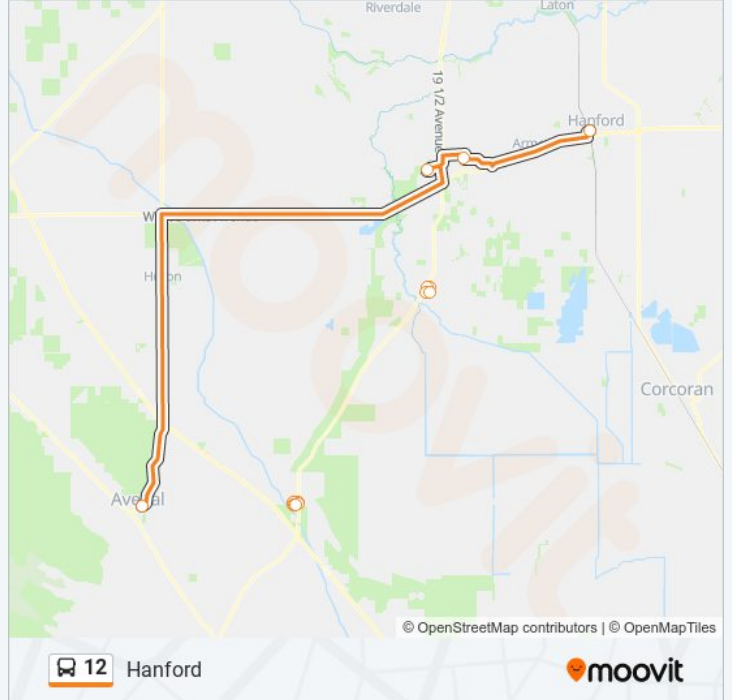

12 bus time schedules and route maps are available in an offline PDF at moovitapp.com. Use the [Moovit App](#) to see live bus times, train schedule or subway schedule, and step-by-step directions for all public transit in Fresno.

[About Moovit](#) • [MaaS Solutions](#) • [Supported Countries](#) • [Mooviter Community](#)

© 2024 Moovit - All Rights Reserved

Check Live Arrival Times