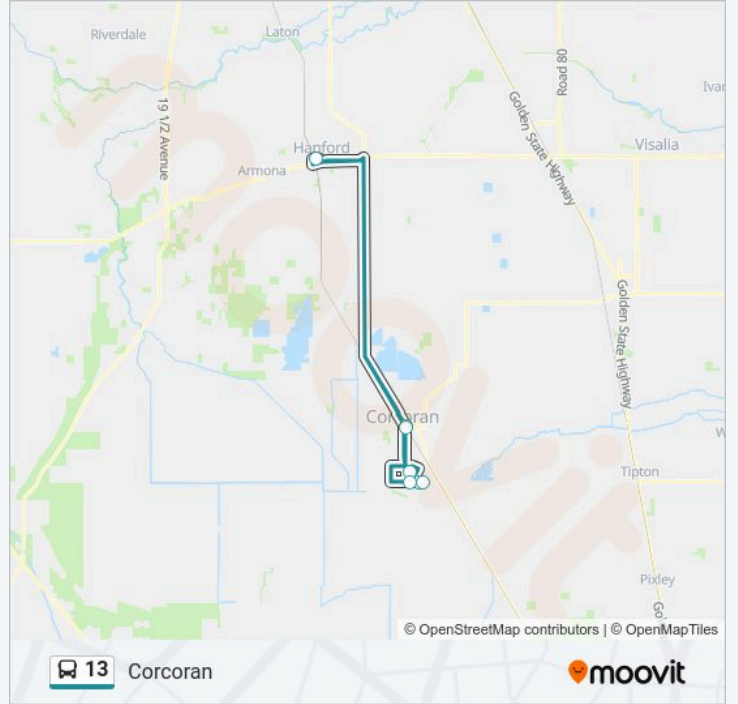

13 Line

Corcoran

Get The App

The 13 bus line Corcoran has one route. For regular weekdays, their operation hours are:

(1) Corcoran: 6:40 AM - 3:25 PM

Use the Moovit App to find the closest 13 bus station near you and find out when is the next 13 bus arriving.

Direction: Corcoran

7 stops

[VIEW LINE SCHEDULE](#)

Amtrak

Csatf Tower 1

Kart Transit Center

Amtrak

State Prison Administration Lot

Substance Abuse Prison Administration Lot

Substance Abuse Prison Tower 5 Lot

13 bus Time Schedule

Corcoran Route Timetable:

Monday	6:40 AM - 3:25 PM
Tuesday	6:40 AM - 3:25 PM
Wednesday	6:40 AM - 3:25 PM
Thursday	6:40 AM - 3:25 PM
Friday	6:40 AM - 3:25 PM
Saturday	Not Operational
Sunday	Not Operational

13 bus Info

Direction: Corcoran

Stops: 7

Trip Duration: 110 min

Line Summary:

13 bus time schedules and route maps are available in an offline PDF at moovitapp.com. Use the Moovit App to see live bus times, train schedule or subway schedule, and step-by-step directions for all public transit in Fresno.