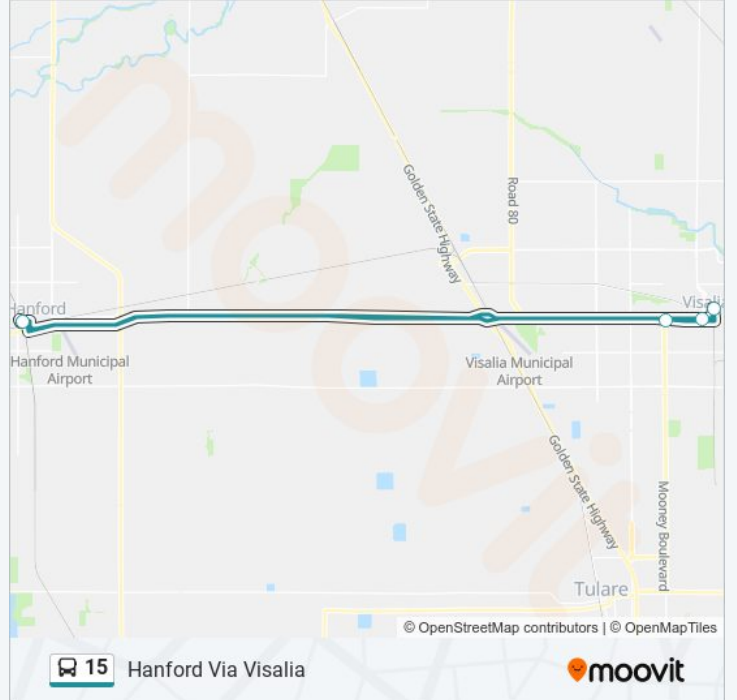

Hanford Via Visalia

[Get The App](#)

The 15 bus line Hanford Via Visalia has one route. For regular weekdays, their operation hours are:

(1) Hanford Via Visalia: 7:00 AM - 4:35 PM

Use the Moovit App to find the closest 15 bus station near you and find out when is the next 15 bus arriving.

Direction: Hanford Via Visalia

5 stops

[VIEW LINE SCHEDULE](#)

Kart Transit Center

Noble & Mooney (Cos)

Visalia Transit Center

Mineral King @ Kaweah Delta Hospital

Kart Transit Center

15 bus Time Schedule

Hanford Via Visalia Route Timetable:

Sunday	Not Operational
Monday	7:00 AM - 4:35 PM
Tuesday	7:00 AM - 4:35 PM
Wednesday	7:00 AM - 4:35 PM
Thursday	7:00 AM - 4:35 PM
Friday	7:00 AM - 4:35 PM
Saturday	Not Operational

15 bus Info

Direction: Hanford Via Visalia

Stops: 5

Trip Duration: 65 min

Line Summary:

15 bus time schedules and route maps are available in an offline PDF at moovitapp.com. Use the Moovit App to see live bus times, train schedule or subway schedule, and step-by-step directions for all public transit in Fresno.