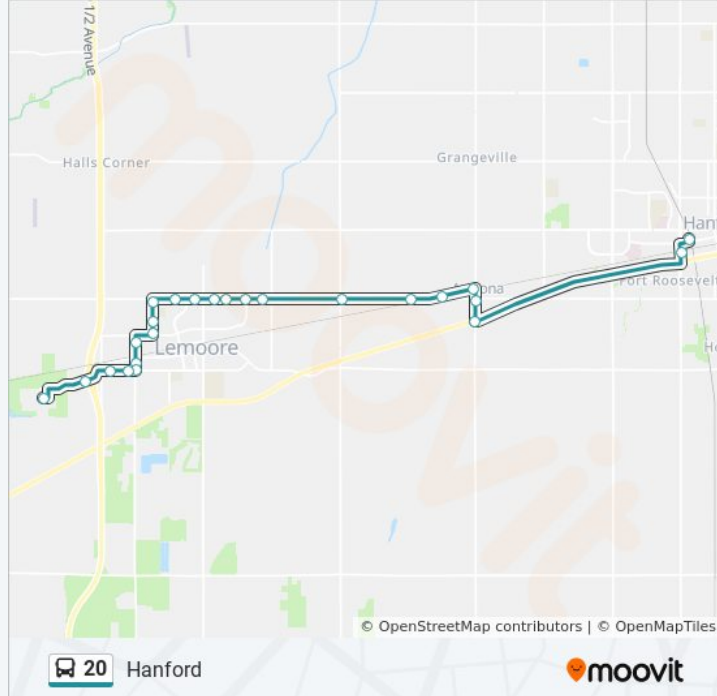

Direction: Hanford

24 stops

[VIEW LINE SCHEDULE](#)

- West Hills College
- Bush & Belle Haven
- Bush Across Kings River Apartments
- Bush @ Davita Dialysis
- 19th & Bush
- 19th & Cypress
- 19th @ Lemoore Soccer Complex
- Liberty & Cinnamon
- Liberty & Fallenleaf
- Liberty & Hanford Armona Rd
- Hanford Armona & Bennigton
- Hanford Armona @ K Mart
- Hanford Armona @ Country Club Apartments
- Hanford Armona Across Park Place Apartments
- Hanford Armona & Cinnamon
- Hanford Armona @ Westberry Apartments
- Hanford Armona & 16th
- Hanford Armona & 15th
- Front & Hanford Armona Rd
- Front @ Club Armona
- 14th & Hanford Armona
- 14th & Highway 198

20 bus Info

Direction: Hanford

Stops: 24

Trip Duration: 35 min

Line Summary:

11th Across Cost Less

Kart Transit Center

Direction: Lemoore

23 stops

[VIEW LINE SCHEDULE](#)

Kart Transit Center

11th @ Cost Less

14th @ Armona Fire Station

14th @ Armona Senior Center

Front @ Club Armona

Hanford Armona & 15th

20 bus Info

Direction: Lemoore

Stops: 23

Trip Duration: 35 min

Line Summary:

Bush & Olive

Bush @ South Valley Church

Bush @ Kings River Apartments