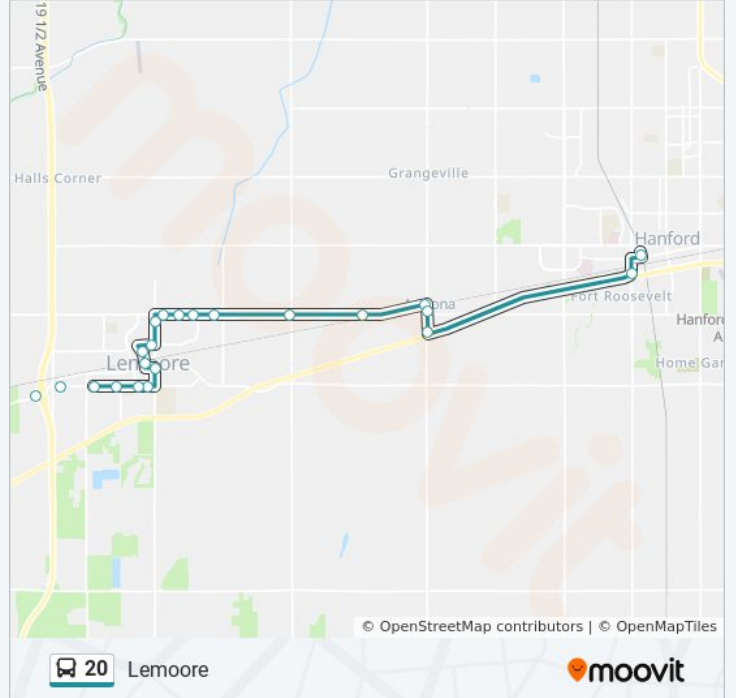

Bush & Olive

Bush @ South Valley Church

Bush @ Kings River Apartments

Bush & Belle Haven

West Hills College

20 bus time schedules and route maps are available in an offline PDF at moovitapp.com. Use the [Moovit App](#) to see live bus times, train schedule or subway schedule, and step-by-step directions for all public transit in Fresno.

[About Moovit](#) • [MaaS Solutions](#) • [Supported Countries](#) • [Mooviter Community](#)

© 2024 Moovit - All Rights Reserved

Check Live Arrival Times