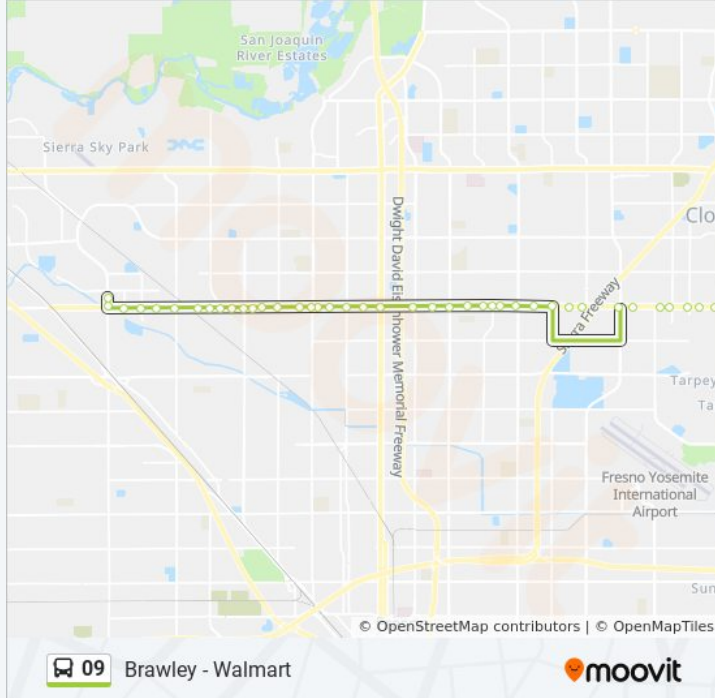

09 bus Info
Direction: Brawley - Walmart
Stops: 42
Trip Duration: 39 min
Line Summary:

NW Shaw - Blackstone

NW Shaw - Del Mar

NW Shaw - Maroa

NW Shaw - Wishon

NE Shaw - Palm

NW Shaw - Palm

NW Shaw - Thorne

NW Shaw - Fruit

NW Shaw - Teilman

NW Shaw - Channing

NW Shaw - West

NE Shaw - Forkner

NW Shaw - Sequoia

NW Shaw - Hughes

NW Shaw - Shaw Lane

NW Shaw - Marks

NW Shaw - Feland

NW Shaw - Valentine

NW Shaw - Marty

NE Brawley - Shaw

Brawley - Walmart

Direction: SW Cole - Scott

47 stops

[VIEW LINE SCHEDULE](#)

Brawley - Walmart

SE Brawley - San Jose

SW San Jose - Marty

SW San Jose - Valentine

SE Shaw - Valentine

SW Shaw - Feland

3077 W Shaw Eb