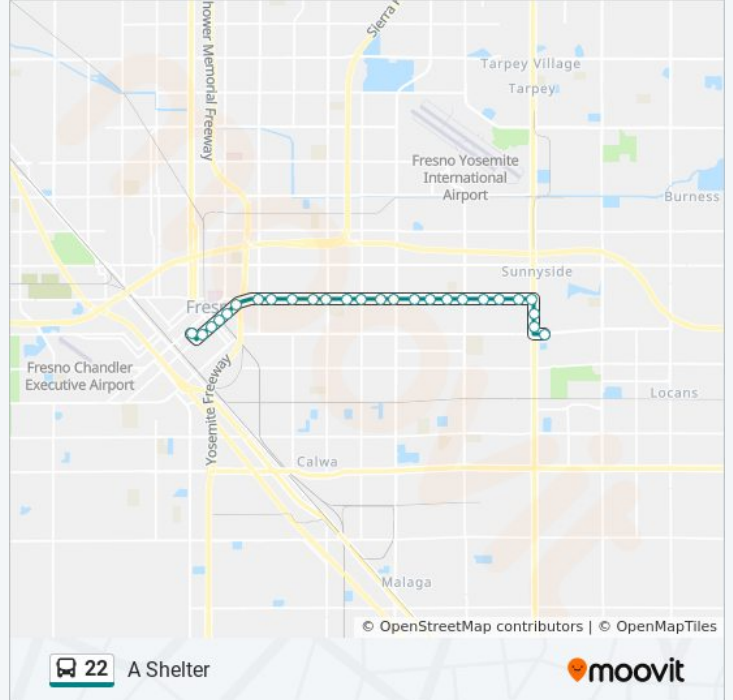

A Shelter

Get The App

The 22 bus line (A Shelter) has 4 routes. For regular weekdays, their operation hours are:
 (1) A Shelter: 6:15 PM - 9:15 PM(2) Kings Canyon - Clovis: 5:55 AM - 8:05 PM(3) L Shelter: 6:35 PM - 9:15 PM(4) West - Bullard: 5:30 AM - 8:05 PM

Use the Moovit App to find the closest 22 bus station near you and find out when is the next 22 bus arriving.

Direction: A Shelter
 26 stops
[VIEW LINE SCHEDULE](#)

22 bus Time Schedule
 A Shelter Route Timetable:

22 bus Info
Direction: A Shelter
Stops: 26
Trip Duration: 25 min
Line Summary:

- NW Tulare - S St
- NW Tulare - Q St
- NW Tulare - O St
- NW Tulare - M St
- A Shelter

Direction: Kings Canyon - Clovis

75 stops

[VIEW LINE SCHEDULE](#)

- West - Bullard
- SW West - Browning
- SW West - Barstow
- SW West - San Bruno
- NW West - Shaw
- West - Shaw
- SW West - Alamos
- SW West - Indianapolis
- SW West - Emerson
- SW West - Ashlan
- SW West - Griffith
- SW West - Dakota
- SW West - Fedora
- SW West - Shields
- SW West - Princeton
- SW West - Clinton
- SW West - Cambridge
- NW West - Mckinley