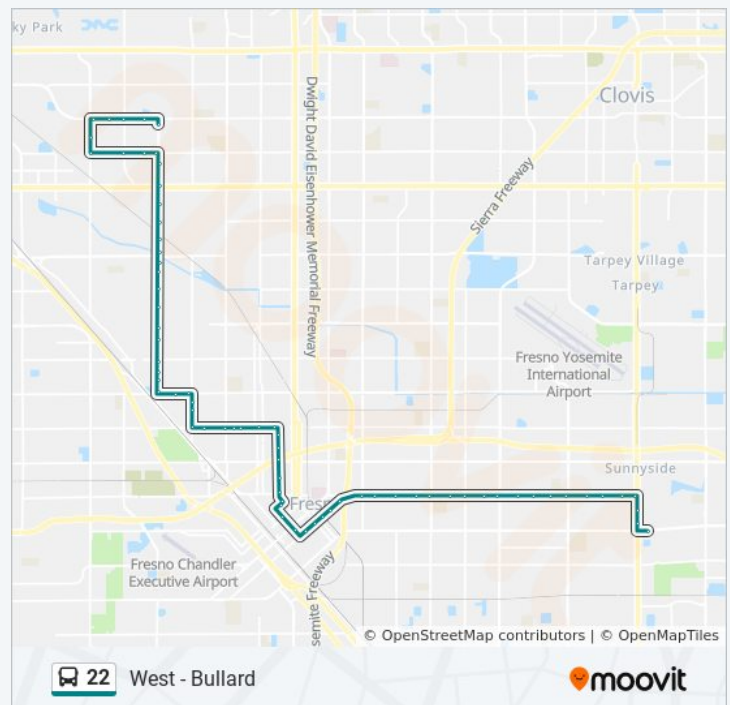

NW Tulare - O St

NW Tulare - M St

A Shelter

NE Van Ness - Tuolumne

SE Calaveras - L St

NE M St - Calaveras

22 bus Time Schedule

West - Bullard Route Timetable:

Sunday	6:25 AM - 6:15 PM
Monday	5:30 AM - 8:05 PM
Tuesday	5:30 AM - 8:05 PM
Wednesday	5:30 AM - 8:05 PM
Thursday	5:30 AM - 8:05 PM
Friday	5:30 AM - 8:05 PM
Saturday	6:24 AM - 6:15 PM

22 bus Info

Direction: West - Bullard

Stops: 71

Trip Duration: 72 min

Line Summary:

NE San Pablo - Voorman

NE San Pablo - Mckenzie

NE San Pablo - Belmont

NE San Pablo - Ted C. Wills

NE San Pablo - Patterson