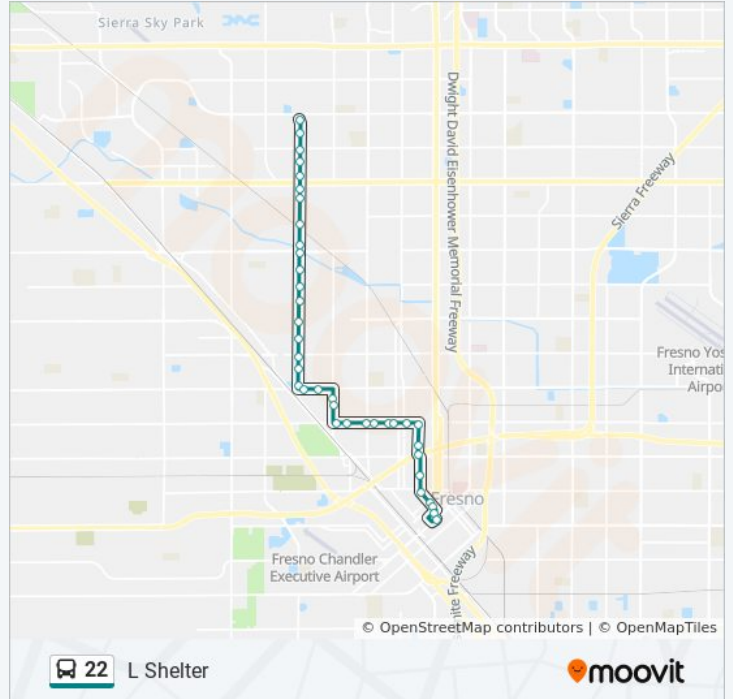

SW San Pablo - Olive

SW San Pablo - Bremer

NW San Pablo - Belmont

SW San Pablo - Mckenzie

SW M St - San Joaquin

SW M St - Stanislaus

SW M St - Tuolumne

NW Merced - M St

L Shelter

22 bus Info

Direction: L Shelter

Stops: 38

Trip Duration: 35 min

Line Summary:

Direction: West - Bullard

71 stops

[VIEW LINE SCHEDULE](#)

Kings Canyon - Clovis

SE Clovis - Inyo

NE Clovis - Huntington

NW Tulare - Clovis

NW Tulare - Dewitt

NW Tulare - Minnewawa

NE Tulare - Villa