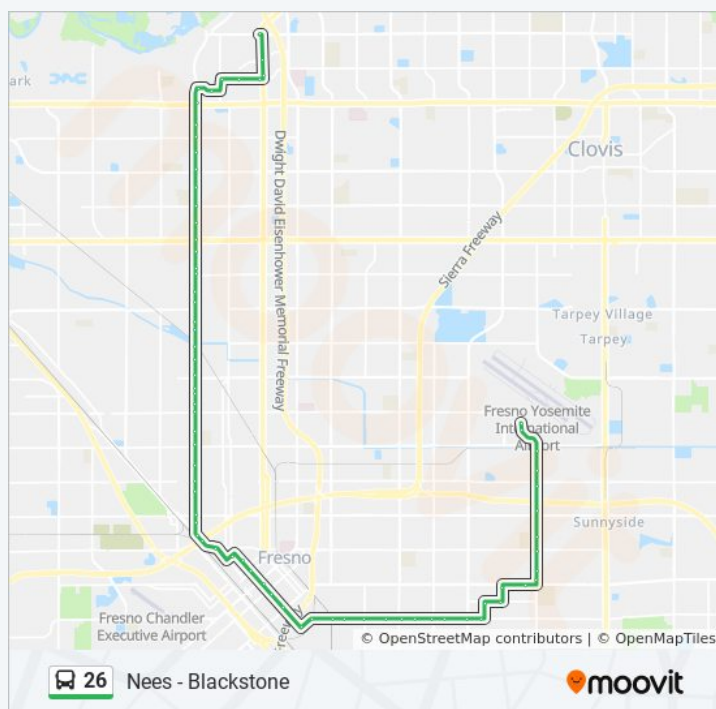

26 bus Time Schedule

Nees - Blackstone Route Timetable:

Sunday	7:45 AM - 6:40 PM
Monday	5:55 AM - 8:01 PM
Tuesday	5:55 AM - 8:01 PM
Wednesday	5:55 AM - 8:01 PM
Thursday	5:55 AM - 8:01 PM
Friday	5:55 AM - 8:01 PM
Saturday	7:45 AM - 6:40 PM

26 bus Info

Direction: Nees - Blackstone

Stops: 73

Trip Duration: 72 min

Line Summary:

26 Nees - Blackstone

A Shelter

NE Van Ness - Tuolumne