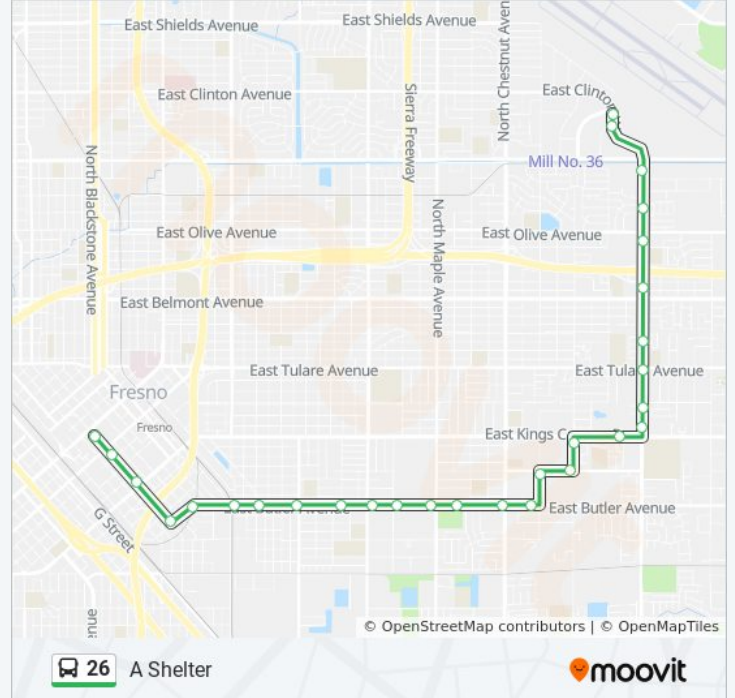

Use the Moovit App to find the closest 26 bus station near you and find out when is the next 26 bus arriving.

Direction: A Shelter
 29 stops
[VIEW LINE SCHEDULE](#)

26 bus Time Schedule
 A Shelter Route Timetable:

26 bus Info
Direction: A Shelter
Stops: 29
Trip Duration: 25 min
Line Summary:

NW Butler - Orange

NE Butler - Third

NW Butler - Parallel

NW Butler - N St

NE Van Ness - Los Angeles

NE Van Ness - Ventura

NE Van Ness - Kern

A Shelter

Direction: Fresno Yosemite Intl - Wb

74 stops

[VIEW LINE SCHEDULE](#)

Nees - Blackstone

NW Nees - Poplar

SW Ingram - Nees

SW Ingram - Fallbrook

SW Ingram - Bedford

SW Ingram - Minarets

NW Locust - Ingram

SW Palm - Locust

Palm - Herndon

SW Palm - Palo Alto

SW Palm - Sierra

SW Palm - Escalon