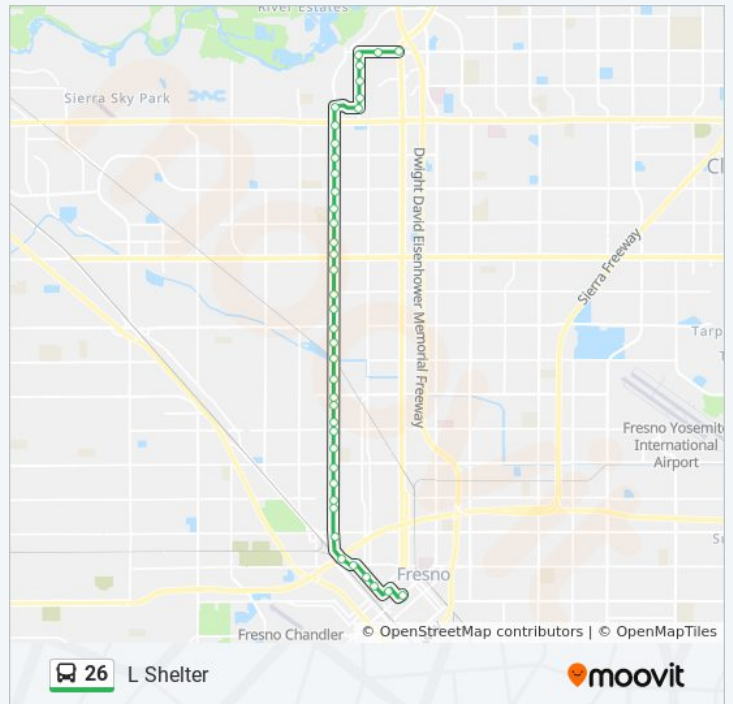

SW Palm - Dayton

Palm - Shields

SW Palm - Cornell

SW Palm - Harvard

SW Palm - Clinton

SW Palm - Weldon

SW Palm - Mckinley

SW Palm - Floradora

SW Palm - Olive

SW Palm - Dennett

SW Palm - Belmont

SW H St - Arroyo-Fwy 180

SE Divisadero - Broadway

NW Broadway - Amador

NE Broadway - Calaveras

SE Tuolumne - Fulton

26 bus Info

Direction: L Shelter

Stops: 40

Trip Duration: 35 min

Line Summary:

Direction: Nees - Blackstone

73 stops

[VIEW LINE SCHEDULE](#)