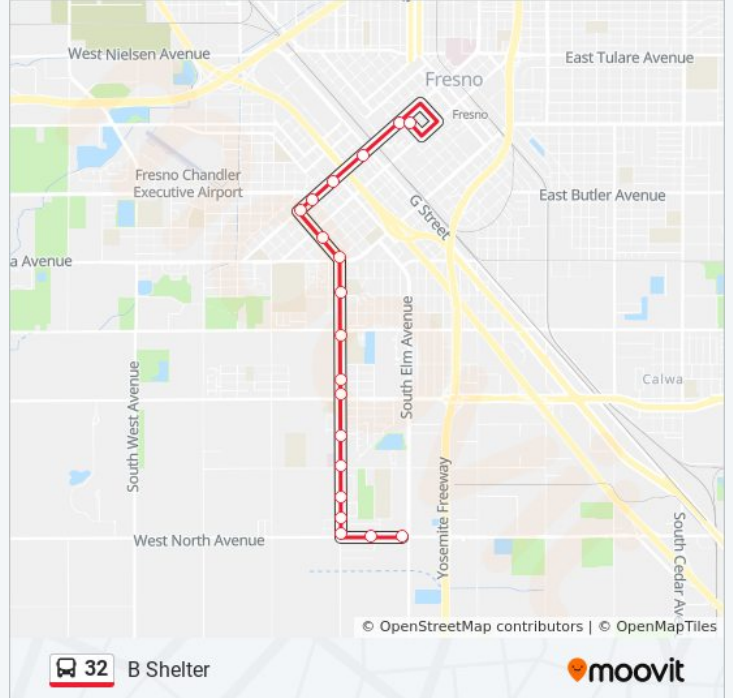

B Shelter

[Get The App](#)

The 32 bus line (B Shelter) has 3 routes. For regular weekdays, their operation hours are:
(1) B Shelter: 10:21 PM - 11:21 PM(2) North - Elm: 5:45 AM - 11:05 PM(3) SW Blackstone El Paso: 5:56 AM - 9:21 PM
Use the Moovit App to find the closest 32 bus station near you and find out when is the next 32 bus arriving.

Direction: B Shelter

19 stops

[VIEW LINE SCHEDULE](#)

- North - Elm
- NE W North - S North
- NE Martin Luther King - North
- SE Martin Luther King - Chester
- SE Martin Luther King- Jolson
- NE Martin Luther King - Annadale
- SE Martin Luther King - Vine
- Mlk - Jensen
- NE Martin Luther King - Kaviland
- SE Martin Luther King - Church
- NE Martin Luther King - Florence
- NE Pottle - California
- NE Pottle - Kern
- SE Fresno - Pottle
- SW Fresno - Mayor
- SE Fresno - B St
- SE Fresno - F St
- SE Fresno - Fulton Mall
- B Shelter

32 bus Time Schedule

B Shelter Route Timetable:

Sunday	Not Operational
Monday	10:21 PM - 11:21 PM
Tuesday	10:21 PM - 11:21 PM
Wednesday	10:21 PM - 11:21 PM
Thursday	10:21 PM - 11:21 PM
Friday	10:21 PM - 11:21 PM
Saturday	6:31 PM - 11:21 PM

32 bus Info

Direction: B Shelter

Stops: 19

Trip Duration: 8 min

Line Summary:

Direction: North - Elm

57 stops

[VIEW LINE SCHEDULE](#)