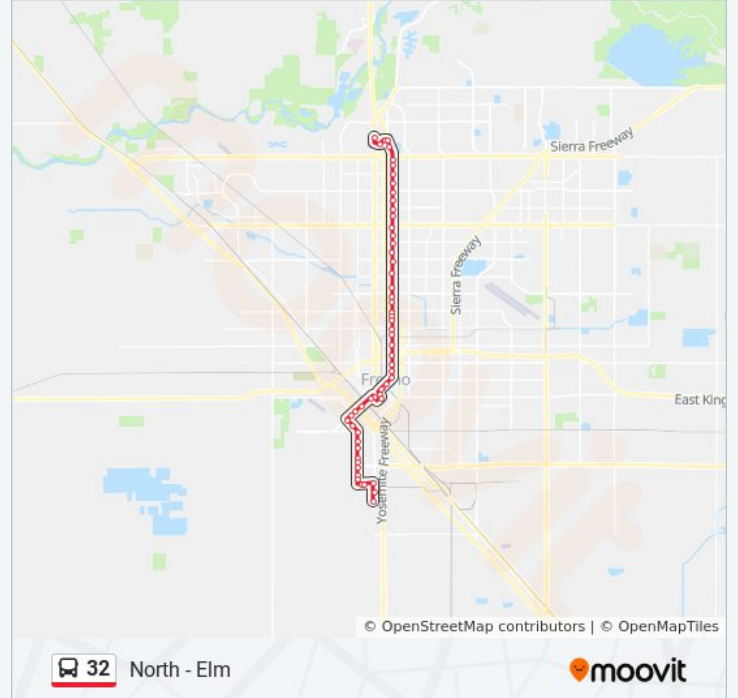

B Shelter

NE Fresno - Broadway

NE Fresno - E St

NE Fresno - B St

NE Fresno - Mayor

SW Pottle - Fresno

NW Pottle - Kern

SW Martin Luther King - California

SW Martin Luther King - Florence

NW Martin Luther King - Church

SW Martin Luther King - Grove

NW Martin Luther King - Kaviland

Mlk - Jensen

NW Martin Luther King - Vine

2750 S Martin Luther King Sb

SE Annadale - Martin Luther King

SE Annadale - Ivy Center

SW Annadale - Elm

2892 S Elm Sb

North - Elm

Direction: SW Blackstone El Paso

55 stops

[VIEW LINE SCHEDULE](#)

North - Elm