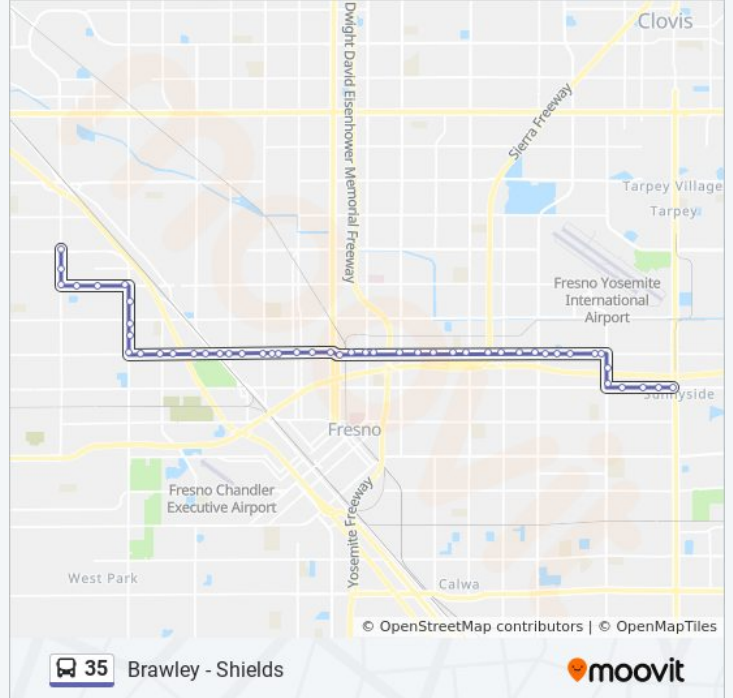

Direction: NE Brawley - Shields

48 stops

[VIEW LINE SCHEDULE](#)

- NW Belmont - Clovis
- NE Belmont - Dewitt
- NE Belmont - Minnewawa
- NW Belmont - Villa
- NE Peach - Belmont
- NE Peach - Harvey
- NW Olive - Peach
- NE Olive - Bailey
- NW Olive - Willow
- NE Olive - Winery
- NE Olive - Garden
- NW Olive - Chestnut
- NW Olive - Sierra Vista
- NW Olive - Maple
- NW Olive - Barton
- NW Olive - Cedar
- NE Olive - Ninth
- NW Olive - Millbrook
- NW Olive - Bond
- NW Olive - First
- NW Olive - Mariposa
- NW Olive - Fresno

35 bus Info

Direction: NE Brawley - Shields

Stops: 48

Trip Duration: 49 min

Line Summary:

- NE Olive - Clark
- NE Olive - Abby
- NW Olive - Blackstone
- NW Olive - Del Mar
- NE Olive - Fulton
- NW Olive - Echo
- NE Olive - Wilson
- NW Olive - Palm
- NW Olive - Adoline
- NW Olive - Fruit
- NW Olive - Delno
- Olive - Park Entrance Wb
- NW Olive - West
- NW Olive - Crystal
- NW Olive - Hughes
- NE Olive - Marks
- NE Marks - Olive
- NE Marks - Floradora
- 1725 N Marks
- SE Marks - Welden
- NW Clinton - Marks
- NE Clinton - Valentine
- NW Clinton - Marty
- NE Brawley - Clinton
- NE Brawley - Princeton
- NE Brawley - Shields

Direction: NW Belmont - Clovis

46 stops

[VIEW LINE SCHEDULE](#)

- NW Brawley - Fountain Way
- SW Brawley - Princeton
- SE Clinton - Brawley

35 bus Time Schedule

NW Belmont - Clovis Route Timetable:

Sunday	6:49 AM - 6:19 PM
Monday	5:43 AM - 9:18 PM
Tuesday	5:43 AM - 9:18 PM
Wednesday	5:43 AM - 9:18 PM

3587 W Clinton

SE Clinton - Valentine

SE Clinton - Carol

SW Marks - Clinton

SE Mckinnley - Marks

2533 W Mckinley

SE Mckinley - Pleasant

SW Hughes - Mckinley