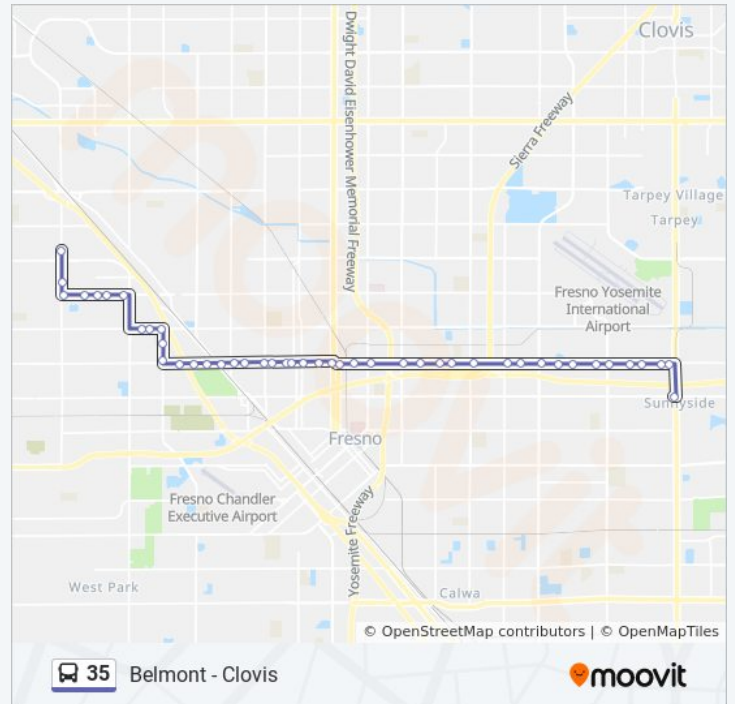

3587 W Clinton

SE Clinton - Valentine

SE Clinton - Carol

SW Marks - Clinton

SE Mckinnley - Marks

2533 W Mckinley

SE Mckinley - Pleasant

SW Hughes - Mckinley

SW Olive - Palm

SW Olive - Wilson

SW Olive - Broadway

SW Olive - Yosemite

SE Olive - Van Ness

SE Olive - San Pablo

SW Olive - Blackstone

SE Olive - Abby

SW Olive - Sierra Vista

Thursday

5:43 AM - 9:18 PM

Friday

5:43 AM - 9:18 PM

Saturday

6:49 AM - 6:19 PM

35 bus Info

Direction: NW Belmont - Clovis

Stops: 46

Trip Duration: 49 min

Line Summary:

SE Olive - Chestnut

SE Olive - Winery

SW Olive - Willow

SE Olive - Helm