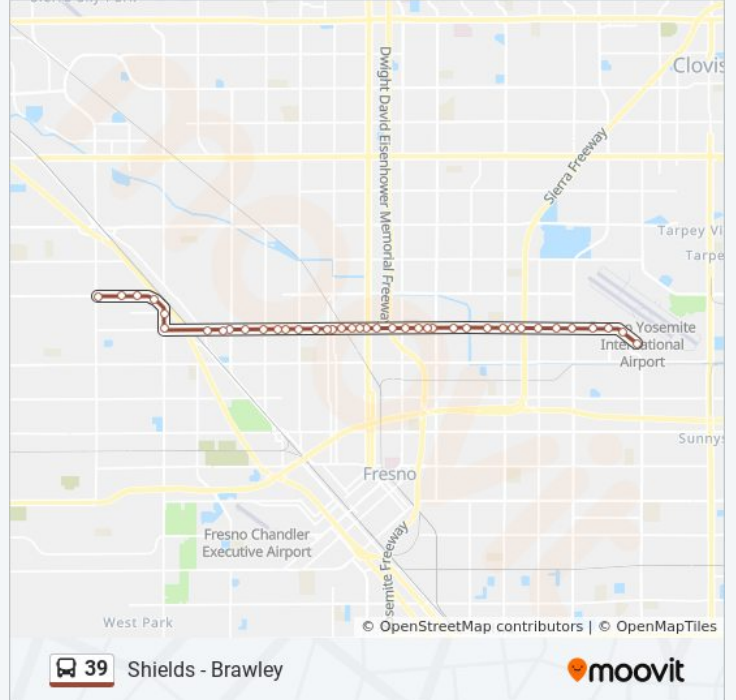

**39 bus Info**

**Direction:** Fresno Yosemite Intl - Eb

**Stops:** 38

**Trip Duration:** 38 min

**Line Summary:**

SW Clinton - Thesta  
 SE Clinton - Fresno  
 SW Clinton - Angus  
 SE Clinton - Orchard  
 SE Clinton - First  
 SE Clinton - Bond  
 SE Clinton - Sixth  
 SE Clinton - Ninth  
 SE Clinton - Cedar  
 SE Clinton - Barton  
 SW Clinton - Maple  
 SW Clinton - Sierra Vista  
 SW Clinton - Chestnut  
 SE Clinton - Winery  
 SE Clinton - Fine  
 Fresno Yosemite Intl - Eb

**Direction: Shields - Brawley**

40 stops

[VIEW LINE SCHEDULE](#)

Fresno Yosemite Intl - Wb  
 NW Clinton - Ashley  
 NW Clinton - Fine  
 NE Clinton - Winery  
 NW Clinton - Chestnut  
 NW Clinton - Sierra Vista  
 NW Clinton - Maple  
 NW Clinton - Barton  
 NE Clinton - Rowell  
 NW Clinton - Cedar  
 NE Clinton - Ninth  
 NW Clinton - Sixth  
 NW Clinton - Bond

**39 bus Info**

**Direction:** Shields - Brawley

**Stops:** 40

**Trip Duration:** 35 min

**Line Summary:**

NW Clinton - First  
 NW Clinton - Orchard  
 NW Clinton - Angus  
 NE Clinton - Fresno  
 NW Clinton -Thesta  
 NW Clinton - Effie  
 NW Clinton - Blackstone  
 SE Clinton - Glenn  
 SW Clinton - San Pablo  
 NW Clinton - College  
 NW Clinton - Maroa  
 NW Clinton - Wishon  
 NW Clinton - Van Ness  
 NW Clinton - Palm  
 NW Clinton - Farris  
 NW Clinton - Adoline  
 NW Clinton - Fruit  
 NW Clinton - Teilman  
 Clinton - West  
 NW Clinton - Warren  
 1814 W Clinton  
 NE Marks - Clinton  
 SE Marks - Princeton  
 3396 Shields  
 NW Shields - Valentine  
 NW Shields - Selland  
 Shields - Brawley