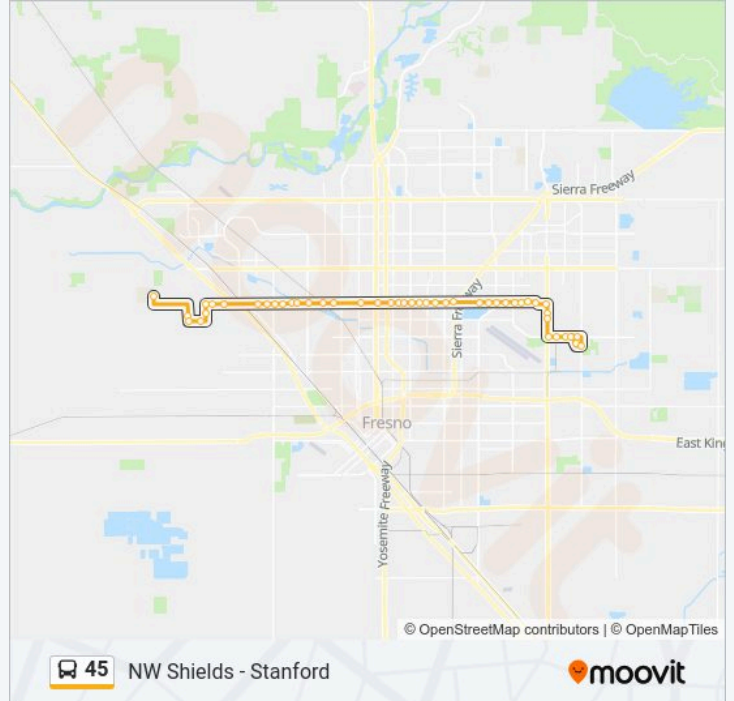

Direction: NW Shields - Stanford

47 stops

[VIEW LINE SCHEDULE](#)

- SW Bryan - Tennis Court
- SW Polk - Flint
- SE Dakota - Polk
- SE Dakota - Forestier
- SE Cornelia - Griffith
- SE Ashlan - Cornelia
- SE Ashlan - Milburn
- SE Ashlan - Blythe
- SE Ashlan - Valentine
- SE Ashlan - Feland
- SE Ashlan - Marks
- SE Ashlan - Briarwood
- SE Ashlan - Hughes
- SE Ashlan - Sequoia
- SE Ashlan - West
- SW Ashlan - Fruit
- SE Ashlan - Thorne
- SW Ashlan - College
- SE Ashlan - Blackstone
- SW Ashlan - Fresno
- SW Ashlan - Augusta

45 bus Time Schedule

NW Shields - Stanford Route Timetable:

Monday	5:27 AM-8:27 PM
Tuesday	5:27 AM-8:27 PM
Wednesday	5:27 AM-8:27 PM
Thursday	5:27 AM-8:27 PM
Friday	5:27 AM-8:27 PM
Saturday	6:04 AM-5:36 PM
Sunday	6:04 AM-5:36 PM

45 bus Info

Direction: NW Shields - Stanford

Stops: 47

Trip Duration: 68 min

Line Summary:

- SE Ashlan - Angus
- SE Ashlan - First
- SE Ashlan - Bond
- SW Ashlan - Millbrook
- SW Ashlan - Ninth
- Ashlan - Cedar
- SE Ashlan - Barton
- SE Ashlan - Chestnut
- SE Ashlan - Winery
- SE Ashlan - Willow
- SE Ashlan - Helm
- SE Ashlan - Peach
- SW Ashlan - Villa
- SW Ashlan - Minnewawa
- SE Ashlan - Buckingham
- Clovis - Ashlan
- SW Clovis - Saginaw
- SW Clovis - Dakota
- SW Shields - Clovis
- SW Shields - Argyle
- SE Shields - Claremont
- SW Shields - Stanford
- 2923 N Business Park
- SW Princeton - Fowler
- Melody Park
- NW Shields - Stanford

Direction: SW Bryan - Tennis Court

49 stops

[VIEW LINE SCHEDULE](#)

- NW Shields - Stanford
- NE Shields - Sunnyside
- NE Shields - Saber

45 bus Time Schedule

SW Bryan - Tennis Court Route Timetable:

Monday	5:45 AM-8:15 PM
Tuesday	5:45 AM-8:15 PM
Wednesday	5:45 AM-8:15 PM
Thursday	5:45 AM-8:15 PM