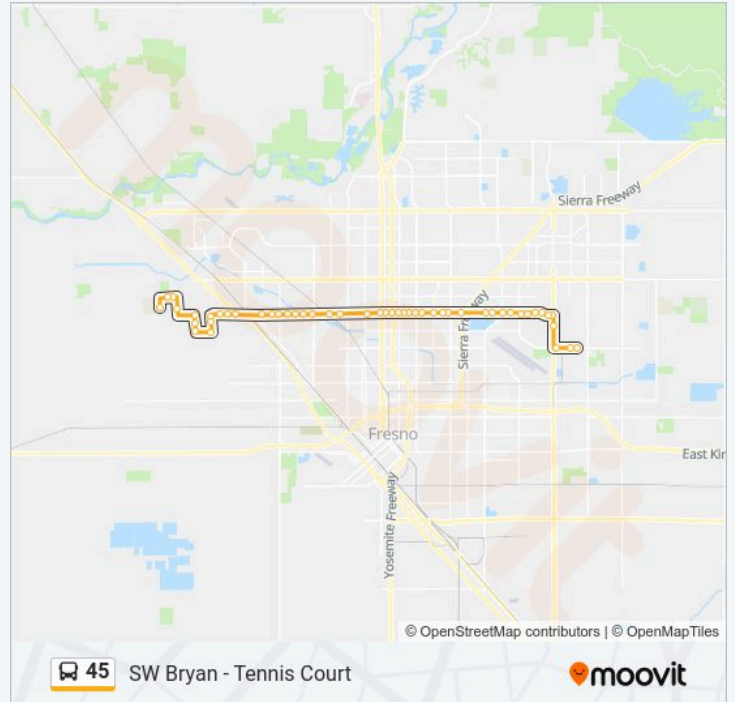

NE Ashlan - Thorne

NW Ashlan- Fruit

NW Ashlan - West

NE Ashlan - Sequoia

NW Ashlan - Hughes

NW Ashlan - Pleasant

NW Ashlan - Marks

NW Ashlan - Feland

Friday

5:45 AM-8:15 PM

Saturday

6:30 AM-5:56 PM

Sunday

6:30 AM-5:56 PM

45 bus Info

Direction: SW Bryan - Tennis Court

Stops: 49

Trip Duration: 59 min

Line Summary:

NW Ashlan - Valentine

NW Ashlan - Parkway

NW Ashlan - Blythe

NW Ashlan - Milburn

SW Cornelia - Ashlan