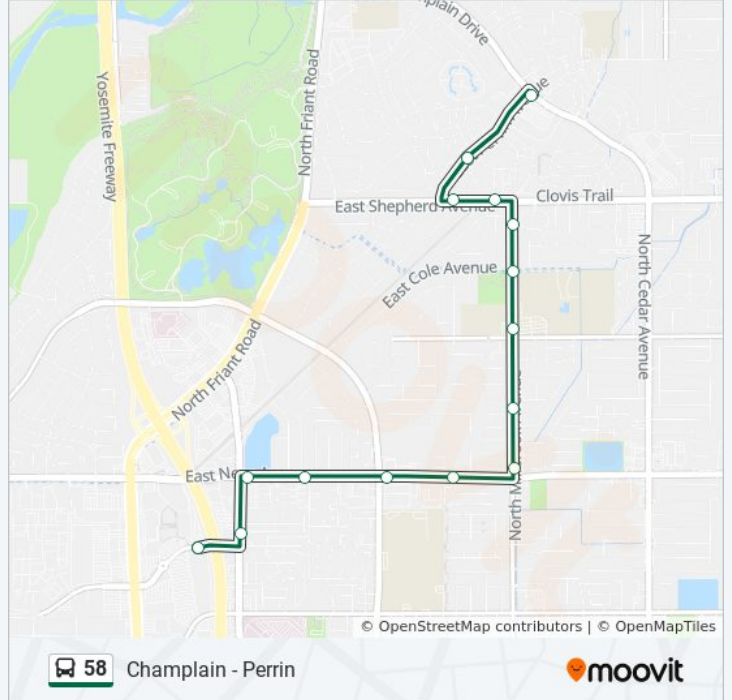

Use the Moovit App to find the closest 58 bus station near you and find out when is the next 58 bus arriving.

Direction: Champlain - Perrin

15 stops

[VIEW LINE SCHEDULE](#)

- El Paso Eb
- NE Fresno - El Paso
- SE Nees - Fresno
- SW Nees - Angus
- SE Nees - First
- SE Nees - Bond
- NE Millbrook - Nees
- SE Millbrook - Portland
- Millbrook - Teague
- SE Millbrook - Cole
- NE Millbrook - Monticello
- NW Shepherd - Millbrook
- NE Shepherd - Perrin
- SW Perrin - Foxhill
- Champlain - Perrin

58 bus Time Schedule

Champlain - Perrin Route Timetable:

Sunday	11:00 AM - 6:00 PM
Monday	6:53 AM - 6:15 PM
Tuesday	6:53 AM - 6:15 PM
Wednesday	6:53 AM - 6:15 PM
Thursday	6:53 AM - 6:15 PM
Friday	6:53 AM - 6:15 PM
Saturday	11:00 AM - 6:00 PM

58 bus Info

Direction: Champlain - Perrin

Stops: 15

Trip Duration: 11 min

Line Summary:

Direction: El Paso Wb

16 stops

[VIEW LINE SCHEDULE](#)