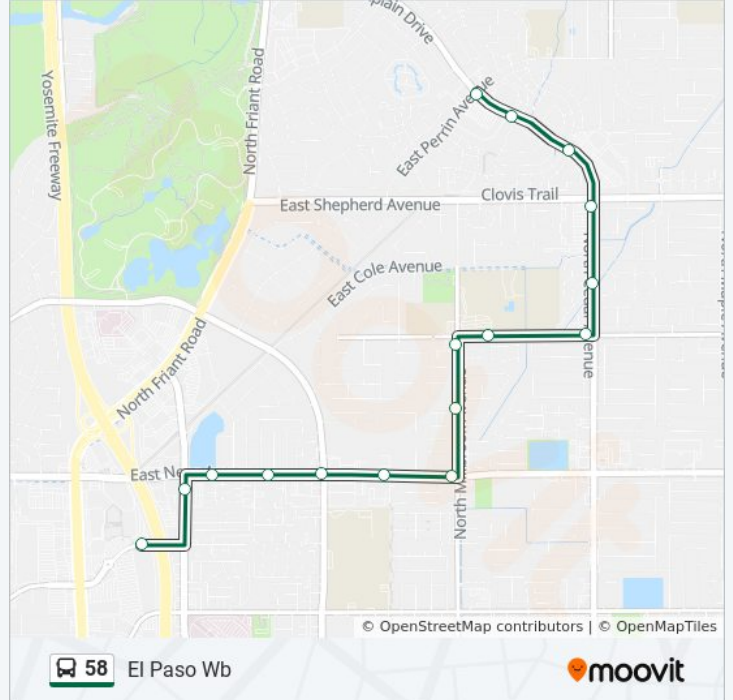

Use the Moovit App to find the closest 58 bus station near you and find out when is the next 58 bus arriving.

Direction: Champlain - Perrin

15 stops

[VIEW LINE SCHEDULE](#)

- El Paso Eb
- NE Fresno - El Paso
- SE Nees - Fresno
- SW Nees - Angus
- SE Nees - First
- SE Nees - Bond
- NE Millbrook - Nees
- SE Millbrook - Portland
- Millbrook - Teague
- SE Millbrook - Cole
- NE Millbrook - Monticello
- NW Shepherd - Millbrook
- NE Shepherd - Perrin
- SW Perrin - Foxhill
- Champlain - Perrin

58 bus Info

Direction: Champlain - Perrin

Stops: 15

Trip Duration: 11 min

Line Summary:

Direction: El Paso Wb

16 stops

[VIEW LINE SCHEDULE](#)

58 bus Time Schedule

El Paso Wb Route Timetable:

Sunday	11:12 AM - 6:12 PM
Monday	7:02 AM - 6:27 PM
Tuesday	7:02 AM - 6:27 PM
Wednesday	7:02 AM - 6:27 PM
Thursday	7:02 AM - 6:27 PM
Friday	7:02 AM - 6:27 PM
Saturday	11:12 AM - 6:12 PM

58 bus Info

Direction: El Paso Wb

Stops: 16

Trip Duration: 13 min

Line Summary:

58 bus time schedules and route maps are available in an offline PDF at moovitapp.com. Use the [Moovit App](#) to see live bus times, train schedule or subway schedule, and step-by-step directions for all public transit in Fresno.