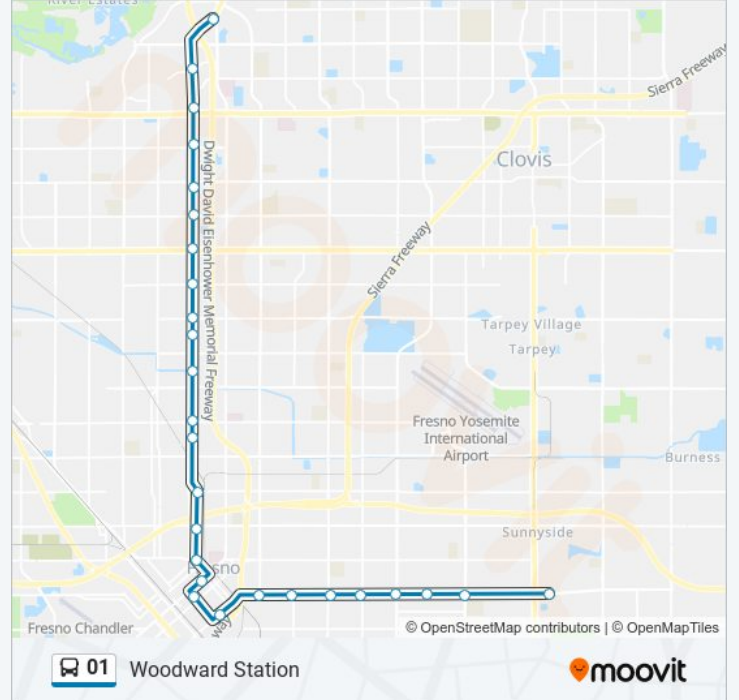

Barstow Station

Shaw Station

Gettysburg Station

Ashlan Station

Griffith Station

Manchester Transit Center

Clinton Station

Weldon Station

Cedar Station

**01 bus Info**

**Direction:** Woodward Station

**Stops:** 27

**Trip Duration:** 68 min

**Line Summary:**

Ashlan Station

Gettysburg Station

Shaw Station

Barstow Station

Bullard Station

Sierra Station

Herndon Station

El Paso Station

Woodward Station

01 bus time schedules and route maps are available in an offline PDF at [moovitapp.com](https://moovitapp.com). Use the Moovit App to see live bus times, train schedule or subway schedule, and step-by-step directions for all public transit in Fresno.