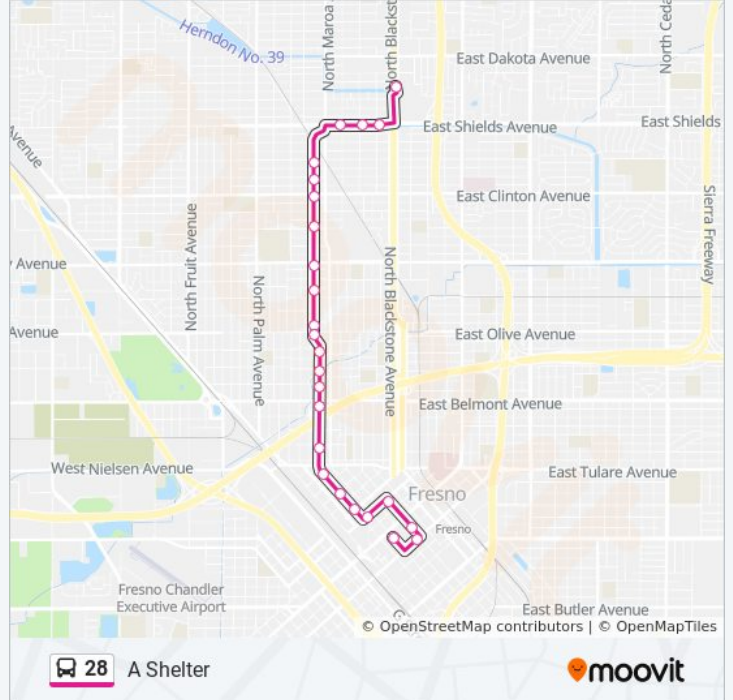

Use the Moovit App to find the closest 28 bus station near you and find out when is the next 28 bus arriving.

Direction: A Shelter

25 stops

[VIEW LINE SCHEDULE](#)

- Manchester Transit Center Sb 28
- NE Shields - Glenn
- NE Shields - Del Mar
- NW Shields - College
- SW Wishon - Princeton
- SW Wishon - Harvard
- SW Wishon - Clinton
- NW Wishon - Weldon
- SW Wishon - Mckinley
- SW Wishon - Pine
- SW Wishon - Fern
- SW Wishon - Olive
- SW Fulton - Dennett
- SW Fulton - Dudley
- SW Fulton - Thomas
- SW Fulton - Belmont
- SW Fulton - Nevada
- SW Fulton - Sacramento
- SW Fulton - San Joaquin
- NW Fulton - Stanislaus
- SE Tuolumne - Fulton

28 bus Info

Direction: A Shelter

Stops: 25

Trip Duration: 26 min

Line Summary:

SW M St - Tuolumne
 NW M St - Mariposa
 NW Tulare - M St
 A Shelter

Direction: Manchester Transit Center Nb 28

42 stops

[VIEW LINE SCHEDULE](#)

- SE Crystal - Kearney
- SW Kearney - West
- SW Kearney - Teilman
- SW Kearney - Fruit
- SW Kearney - Arthur
- SW Kearney - Thorne
- SE Kearney - Plumas
- NE Trinity - Kearney
- NE Trinity - Stanislaus
- Trinity - B St
- Trinity - Playground
- SW E St - El Dorado
- 1833 E E St Nb
- E St - Ww Grainger Nb
- NW E St - Fresno
- SE Fresno - F St
- SW H St - Mariopsa
- SW H St -- Kern

28 bus Info

Direction: Manchester Transit Center Nb 28

Stops: 42

Trip Duration: 23 min

Line Summary:

NE Inyo - Fulton

NE Van Ness - Kern

A Shelter