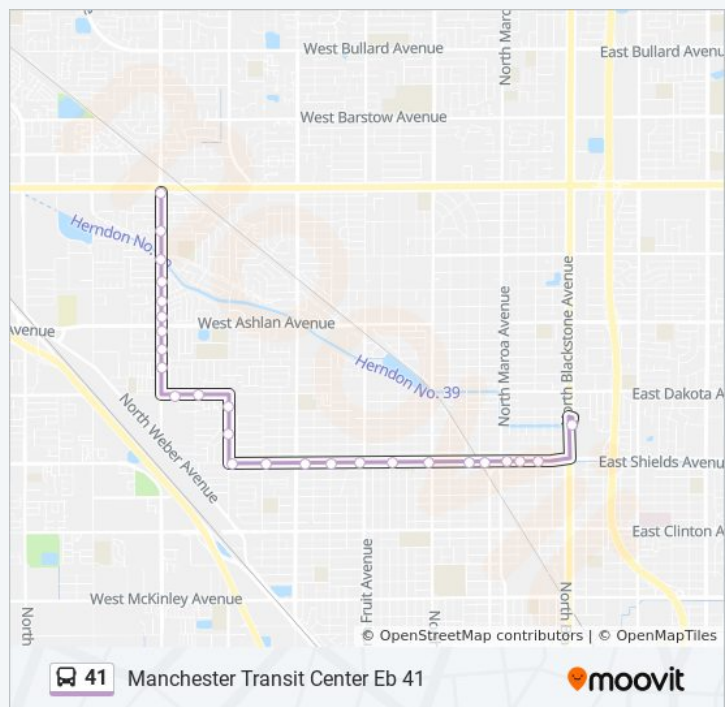

41 bus Info

Direction: Manchester Transit Center Eb 41

Stops: 26

SW Dakota - Atlas Way

SE Dakota - Pleasant

NW Hughes - Garland

NW Hughes - Lorna

SE Shields - Hughes

SE Shields - Maroa

SE Shields - College

SE Shields - Del Mar

Manchester Transit Center Eb 41

Trip Duration: 20 min

Line Summary:

Direction: Manchester Transit Center Wb 41

50 stops

[VIEW LINE SCHEDULE](#)

Grand - Harding

SE Frank - Muscat

NE Chestnut - Muscat

SE Chestnut - Rxr Track

NW North - Chestnut

NE Maple - North

2907 S Maple - Edgar

41 bus Info

Direction: Manchester Transit Center Wb 41

Stops: 50

Trip Duration: 41 min

Line Summary:

Church - Maple

4726 E Church

NE Chestnut - Church