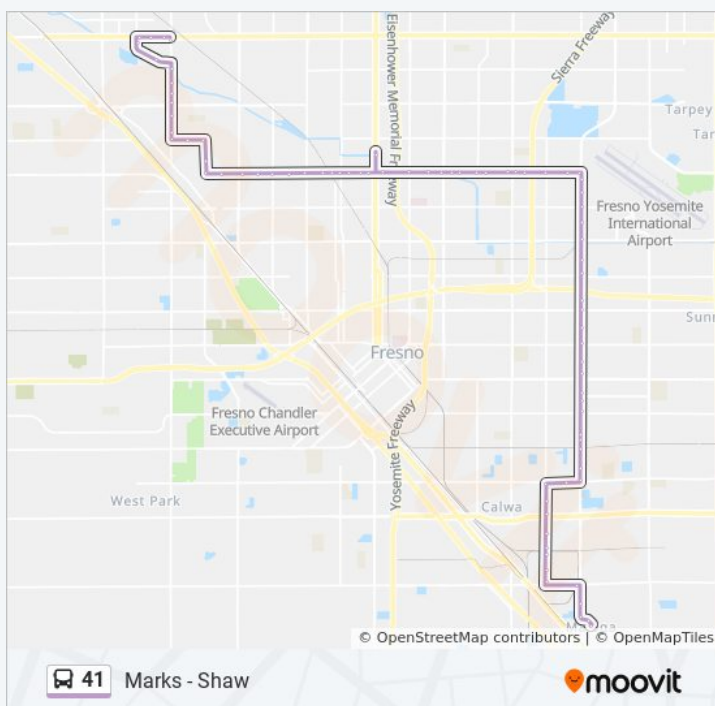

Sunday	7:05 AM - 6:05 PM
Monday	5:55 AM - 7:54 PM
Tuesday	5:55 AM - 7:54 PM
Wednesday	5:55 AM - 7:54 PM
Thursday	5:55 AM - 7:54 PM
Friday	5:55 AM - 7:54 PM
Saturday	7:05 AM - 6:05 PM

41 bus Info

Direction: Marks - Shaw

Stops: 79

Trip Duration: 70 min

Line Summary:

NE Chestnut - Tulare

NE Chestnut - Mckenzie

NE Chestnut - Belmont

NE Chestnut - Harvey

NE Chestnut - Olive