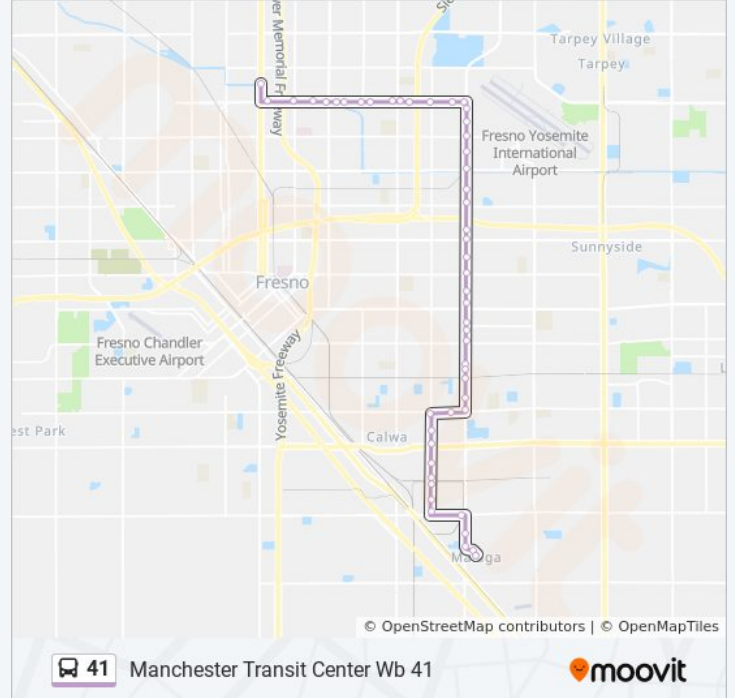

SE Chestnut - Cambridge

Chestnut - Clinton

SE Chestnut - Princeton

NE Chestnut - Simpson

NW Shields - Chestnut

NE Shields - Sierra Vista

NW Shields - Maple

NW Shields - Barton

Shields - Cedar

4175 E Shields

NW Shields - Eighth

NW Shields - Millbrook

NW Shields - Bond

3173 E Shields -Target

NW Shields - First

NW Shields - Callisch

NW Shields - Fresno

NE Shields - Effie

Manchester Transit Center Wb 41

Direction: Marks - Shaw

79 stops

[VIEW LINE SCHEDULE](#)

Grand - Harding

SE Frank - Muscat

NE Chestnut - Muscat

SE Chestnut - Rxr Track

NW North - Chestnut

NE Maple - North

2907 S Maple - Edgar

NE Maple - Commerce

NE Maple - Annadale

NE Maple - Vine