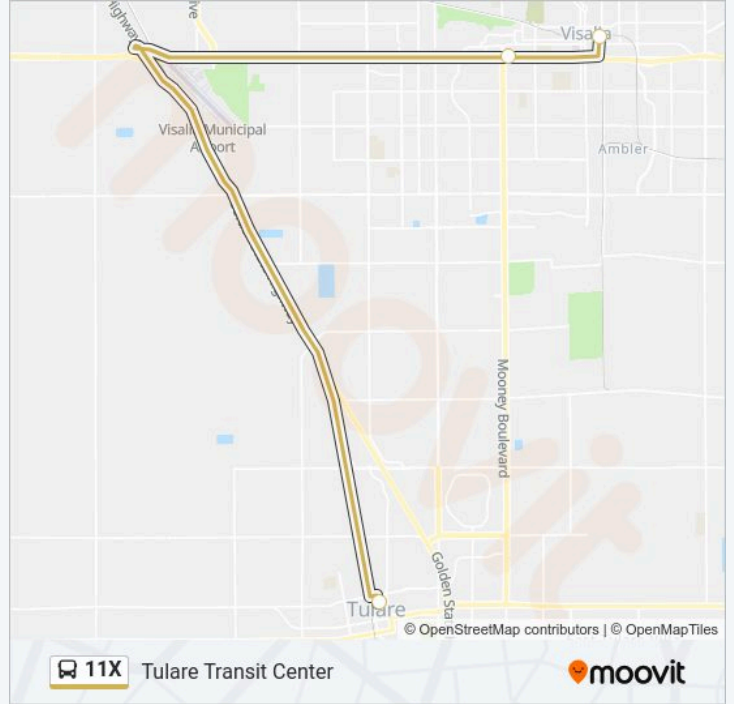

Use the Moovit App to find the closest 11X bus station near you and find out when is the next 11X bus arriving.

**Direction: Visalia Transit Center**

3 stops

[VIEW LINE SCHEDULE](#)

Tulare Transit Center

Noble & Mooney

**11X bus Info**

**Direction:** Visalia Transit Center

**Stops:** 3

**Trip Duration:** 30 min

**Line Summary:**

**Direction: Tulare Transit Center**

3 stops

[VIEW LINE SCHEDULE](#)

Visalia Transit Center

Mineral King & Mooney

Tulare Transit Center

**11X bus Time Schedule**

Tulare Transit Center Route Timetable:

Monday	7:00 AM - 9:00 PM
Tuesday	7:00 AM - 9:00 PM
Wednesday	7:00 AM - 9:00 PM
Thursday	7:00 AM - 9:00 PM
Friday	7:00 AM - 9:00 PM
Saturday	10:00 AM - 6:00 PM
Sunday	10:00 AM - 6:00 PM

**11X bus Info**

**Direction:** Tulare Transit Center

**Stops:** 3

**Trip Duration:** 26 min

**Line Summary:**

11X bus time schedules and route maps are available in an offline PDF at [moovitapp.com](https://moovitapp.com). Use the Moovit App to see live bus times, train schedule or subway schedule, and step-by-step directions for all public transit in Fresno.