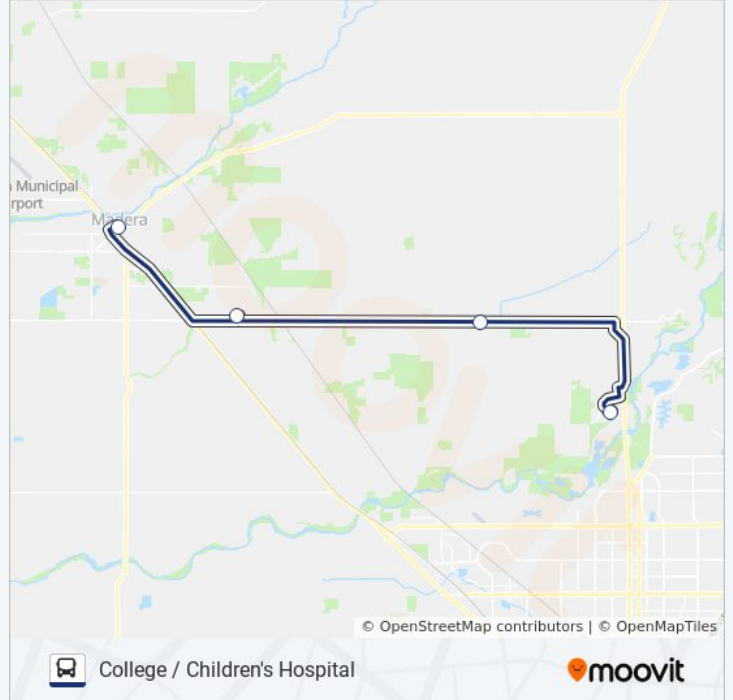

**Direction: Children's Hospital**

4 stops

[VIEW LINE SCHEDULE](#)

- Intermodal Center/Downtown Madera
- Madera Community College Center
- Ranchos - Ave. 12/Jason Ct.
- Children's Hospital

**COLLEGE / CHILDREN'S HOSPITAL bus Time Schedule**

**COLLEGE / CHILDREN'S HOSPITAL bus Info**

**Direction:** Children's Hospital

**Stops:** 4

**Trip Duration:** 36 min

**Line Summary:**

**Direction: Intermodal Center/Downtown Madera**

4 stops

[VIEW LINE SCHEDULE](#)

Children's Hospital

Madera Ranchos Mkt.

Madera Community College Center

Intermodal Center/Downtown Madera

**COLLEGE / CHILDREN'S HOSPITAL bus Time Schedule**

Intermodal Center/Downtown Madera Route  
Timetable:

**Direction:** Intermodal Center/Downtown Madera

**Stops:** 4

**Trip Duration:** 36 min

**Line Summary:**

COLLEGE / CHILDREN'S HOSPITAL bus time schedules and route maps are available in an offline PDF at [moovitapp.com](https://moovitapp.com). Use the [Moovit App](#) to see live bus times, train schedule or subway schedule, and step-by-step directions for all public transit in Fresno.