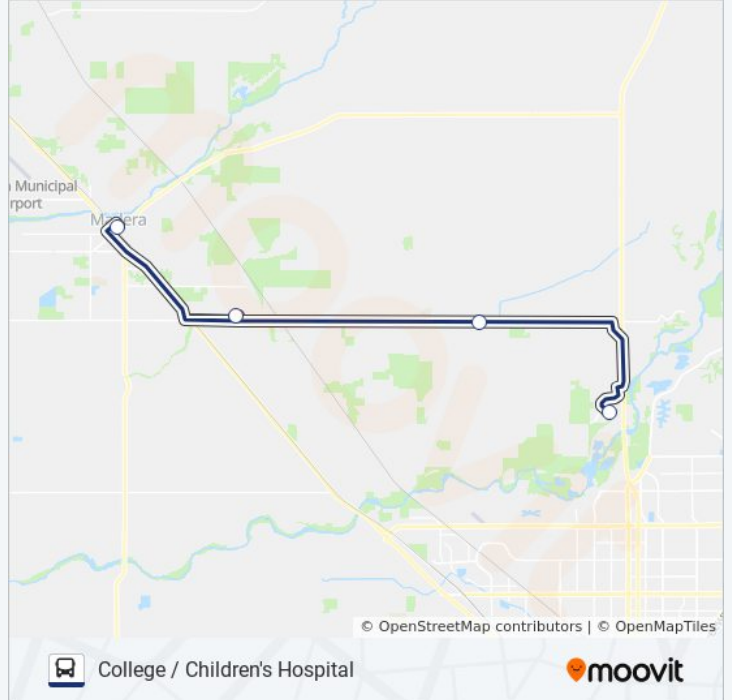

COLLEGE / CHILDREN'S HOS...

College / Children's Hospital

Get The App

The bus line College / Children's Hospital has 2 routes. For regular weekdays, their operation hours are: (1) Children's Hospital: 7:30 AM - 4:20 PM(2) Intermodal Center/Downtown Madera: 8:16 AM - 5:06 PM Use the Moovit App to find the closest COLLEGE / CHILDREN'S HOSPITAL bus station near you and find out when is the next COLLEGE / CHILDREN'S HOSPITAL bus arriving.

**Direction: Children's Hospital**

4 stops

[VIEW LINE SCHEDULE](#)

- Intermodal Center/Downtown Madera
- Madera Community College Center
- Ranchos - Ave. 12/Jason Ct.
- Children's Hospital

**COLLEGE / CHILDREN'S HOSPITAL bus Time Schedule**

Children's Hospital Route Timetable:

Sunday	Not Operational
Monday	7:30 AM - 4:20 PM
Tuesday	7:30 AM - 4:20 PM
Wednesday	7:30 AM - 4:20 PM
Thursday	7:30 AM - 4:20 PM
Friday	7:30 AM - 4:20 PM
Saturday	Not Operational

**COLLEGE / CHILDREN'S HOSPITAL bus Info**

**Direction:** Children's Hospital

**Stops:** 4

**Trip Duration:** 36 min

**Line Summary:**

**Direction: Intermodal Center/Downtown Madera**

4 stops

[VIEW LINE SCHEDULE](#)