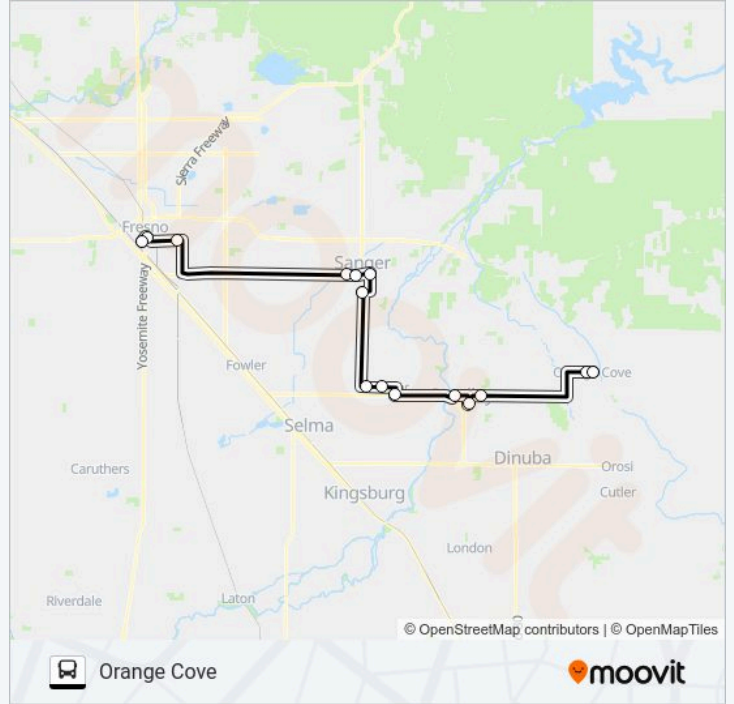

ORANGE COVE TRANSIT bus time schedules and route maps are available in an offline PDF at moovitapp.com. Use the Moovit App to see live bus times, train schedule or subway schedule, and step-by-step directions for all public transit in Fresno.

© 2024 Moovit - All Rights Reserved