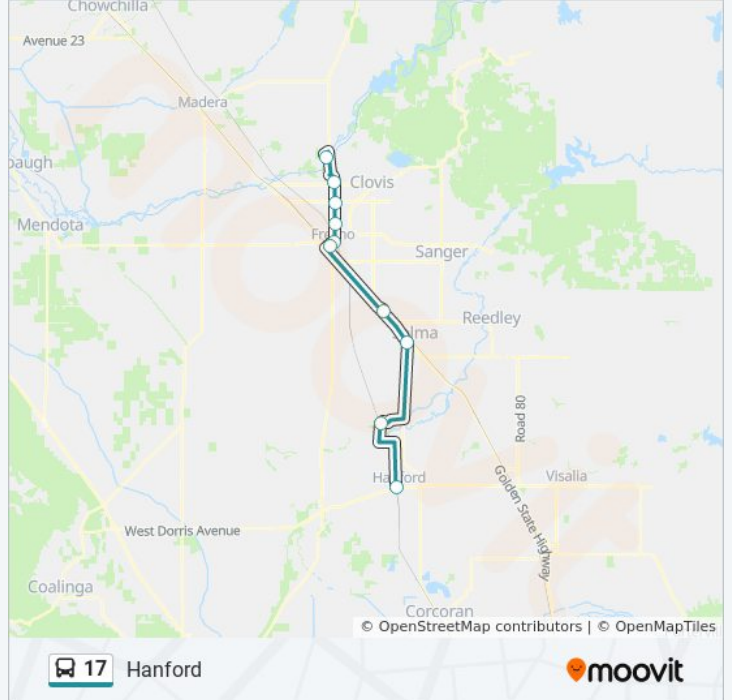

### 17 bus Time Schedule

Hanford Route Timetable:

Sunday	Not Operational
Monday	11:00 AM - 2:30 PM
Tuesday	11:00 AM - 2:30 PM
Wednesday	11:00 AM - 2:30 PM
Thursday	11:00 AM - 2:30 PM
Friday	11:00 AM - 2:30 PM
Saturday	Not Operational

### 17 bus Info

**Direction:** Hanford

**Stops:** 10

**Trip Duration:** 70 min

**Line Summary:**

17 bus time schedules and route maps are available in an offline PDF at [moovitapp.com](https://moovitapp.com). Use the [Moovit App](#) to see live bus times, train schedule or subway schedule, and step-by-step directions for all public transit in Fresno.