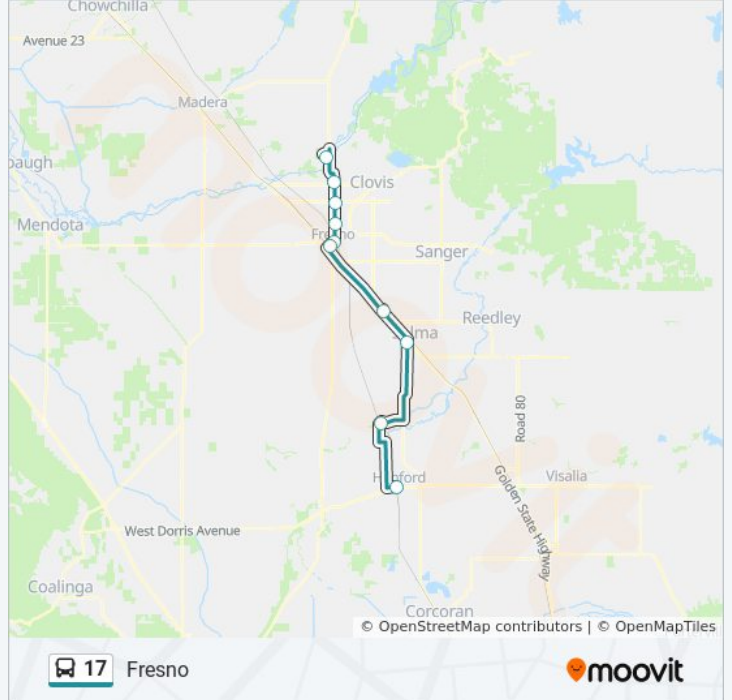

Fresno

Get The App

The 17 bus line (Fresno) has 2 routes. For regular weekdays, their operation hours are:

(1) Fresno: 9:00 AM - 1:20 PM (2) Hanford: 11:00 AM - 2:30 PM

Use the Moovit App to find the closest 17 bus station near you and find out when is the next 17 bus arriving.

## Direction: Fresno

10 stops

[VIEW LINE SCHEDULE](#)

- Kart Transit Center
- De Woody @ Post Office
- Selma Kaiser Hospital
- Fowler Children's Hospital
- Fresno Fulton Mall
- Community Regional Center
- Fresno Veteran's Hospital
- Fresno @ Shaw
- Fresno Kaiser Hospital
- Valley Children's Hospital

## 17 bus Info

**Direction:** Fresno

**Stops:** 10

**Trip Duration:** 70 min

**Line Summary:**

### Direction: Hanford

10 stops

[VIEW LINE SCHEDULE](#)

Valley Children's Hospital

Fresno Kaiser Hospital

Fresno @ Shaw

Fresno Veteran's Hospital

Community Regional Center