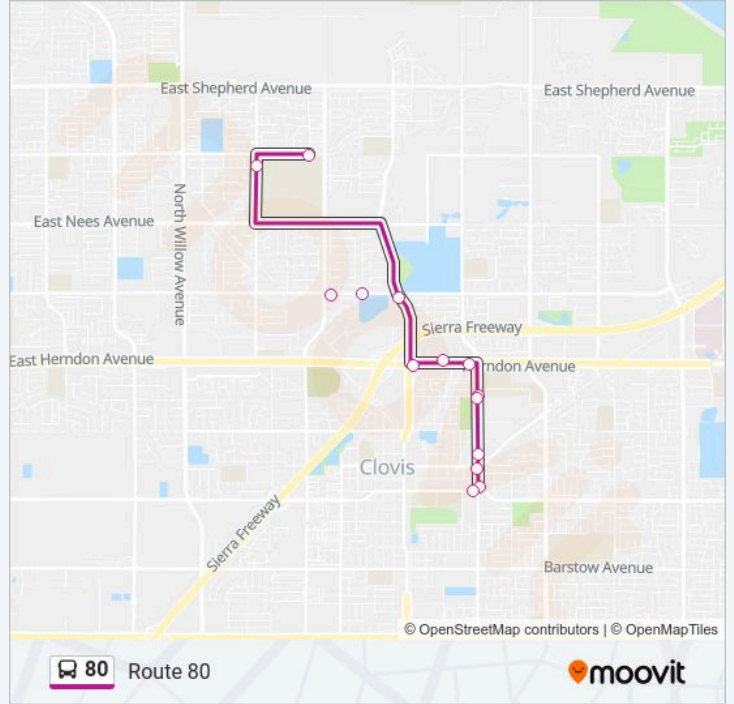

 **80 Line**

Route 80

Get The App

The 80 bus line Route 80 has one route. For regular weekdays, their operation hours are:

(1) Route 80: 7:39 AM-2:50 PM

Use the Moovit App to find the closest 80 bus station near you and find out when is the next 80 bus arriving.

Direction: Route 80

14 stops

[VIEW LINE SCHEDULE](#)

- Sunnyside Ave & 5th St
- Sunnyside Ave & 2nd St
- Clovis Adult School-Sunnyside Ave Northbound
- Walmart Supercenter (East Herndon Ave)
- Alta Sierra
- Buchanan High School
- Alluvial Ave & Minnewawa Ave
- Alluvial Ave & Dartmouth Ave
- N Clovis Ave & Alluvial Ave
- Herndon Ave & Clovis Ave (Burger King)
- Herndon Ave & Sunnyside Ave
- Bicentennial Park
- Sunnyside Ave & 3rd St
- Bullard Ave & Sunnyside

80 bus Time Schedule

Route 80 Route Timetable:

Monday	7:39 AM-2:50 PM
Tuesday	7:39 AM-2:50 PM
Wednesday	7:39 AM-2:50 PM
Thursday	7:39 AM-2:50 PM
Friday	7:39 AM-2:50 PM
Saturday	Not Operational
Sunday	Not Operational

80 bus Info

Direction: Route 80

Stops: 14

Trip Duration: 20 min

Line Summary:

80 bus time schedules and route maps are available in an offline PDF at moovitapp.com. Use the Moovit App to see live bus times, train schedule or subway schedule, and step-by-step directions for all public transit in Fresno.