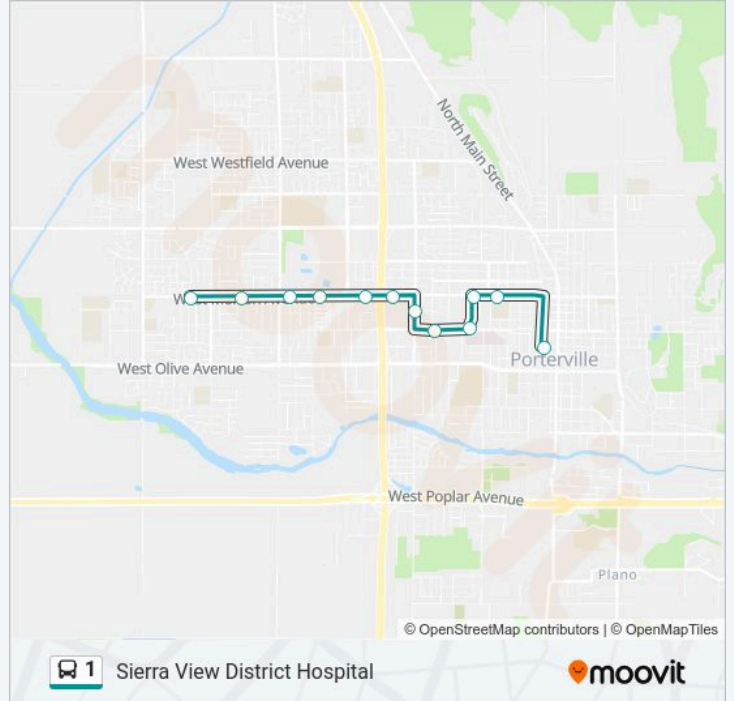

## Sierra View District Hospital

[Get The App](#)

The 1 bus line (Sierra View District Hospital) has 2 routes. For regular weekdays, their operation hours are:  
(1) Porterville Transit Center: 7:22 AM-7:22 PM(2) Westwood St: 7:00 AM-7:00 PM  
Use the Moovit App to find the closest 1 bus station near you and find out when is the next 1 bus arriving.

**Direction: Porterville Transit Center**

12 stops

[VIEW LINE SCHEDULE](#)

Morton Ave. And Argyle  
Morton Ave. And Belmont  
Morton Ave. And Lotas  
Mission Mobile Homes  
Morton Ave. And Douglas  
Morton Ave. And Porter  
N. Indiana And W. Thurman Ave.  
Putnam And Cottage  
Sierra View Medical Center  
Morton Ave. And Pearson Dr.  
Bartlett Middle School  
Porterville Transit Center

**1 bus Info****Direction:** Porterville Transit Center**Stops:** 12**Trip Duration:** 15 min**Line Summary:**

**Direction: Westwood St**

21 stops

[VIEW LINE SCHEDULE](#)

- Porterville Transit Center
- Putnam And 3rd
- Plano And Murry
- Plano And Garden
- South County Justice Center
- Olive Ave. And D Str.
- Olive Ave. And H St.
- Olive Ave. And Jaye St.
- Olive Ave. And Villa St.
- Olive Ave. And Cottage
- Olive Ave. And Wisconsin
- Olive Ave. And Dameron
- Town And Country
- Olive And Lotas
- Olive Ave. And Salisbury
- Olive Ave. And Mathew
- Olive Ave. And Westwood
- Westwood St. And Garden Ave.

**1 bus Info**

**Direction:** Westwood St

**Stops:** 21

**Trip Duration:** 22 min

**Line Summary:**

Westwood St. And W. Putnam Ct.

Westwood St. And Morton Ave.

Morton Ave. And Argyle