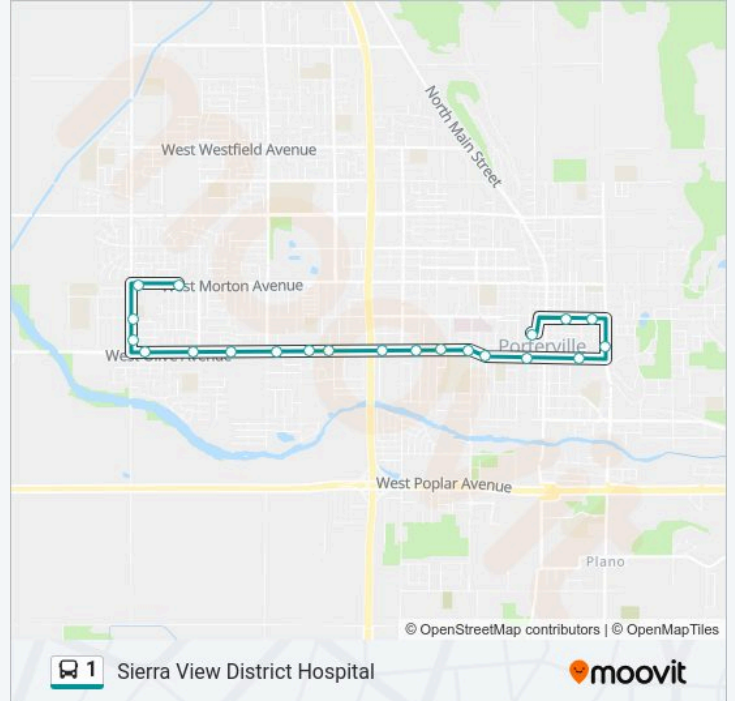

**Direction: Porterville Transit Center**

12 stops

[VIEW LINE SCHEDULE](#)

Morton Ave. And Argyle  
Morton Ave. And Belmont  
Morton Ave. And Lotas  
Mission Mobile Homes  
Morton Ave. And Douglas  
Morton Ave. And Porter  
N. Indiana And W. Thurman Ave.  
Putnam And Cottage  
Sierra View Medical Center  
Morton Ave. And Pearson Dr.  
Bartlett Middle School  
Porterville Transit Center

**1 bus Info****Direction:** Porterville Transit Center**Stops:** 12**Trip Duration:** 15 min**Line Summary:**

**Direction: Westwood St**

21 stops

[VIEW LINE SCHEDULE](#)

- Porterville Transit Center
- Putnam And 3rd
- Plano And Murry
- Plano And Garden
- South County Justice Center
- Olive Ave. And D Str.
- Olive Ave. And H St.
- Olive Ave. And Jaye St.
- Olive Ave. And Villa St.
- Olive Ave. And Cottage
- Olive Ave. And Wisconsin
- Olive Ave. And Dameron
- Town And Country
- Olive And Lotas
- Olive Ave. And Salisbury
- Olive Ave. And Mathew
- Olive Ave. And Westwood
- Westwood St. And Garden Ave.

**1 bus Time Schedule**

Westwood St Route Timetable:

Monday	7:00 AM-7:00 PM
Tuesday	7:00 AM-7:00 PM
Wednesday	7:00 AM-7:00 PM
Thursday	7:00 AM-7:00 PM
Friday	7:00 AM-7:00 PM
Saturday	7:00 AM-7:00 PM
Sunday	8:00 AM-5:00 PM

**1 bus Info**

**Direction:** Westwood St

**Stops:** 21

**Trip Duration:** 22 min

**Line Summary:**

Westwood St. And W. Putnam Ct.

Westwood St. And Morton Ave.

Morton Ave. And Argyle