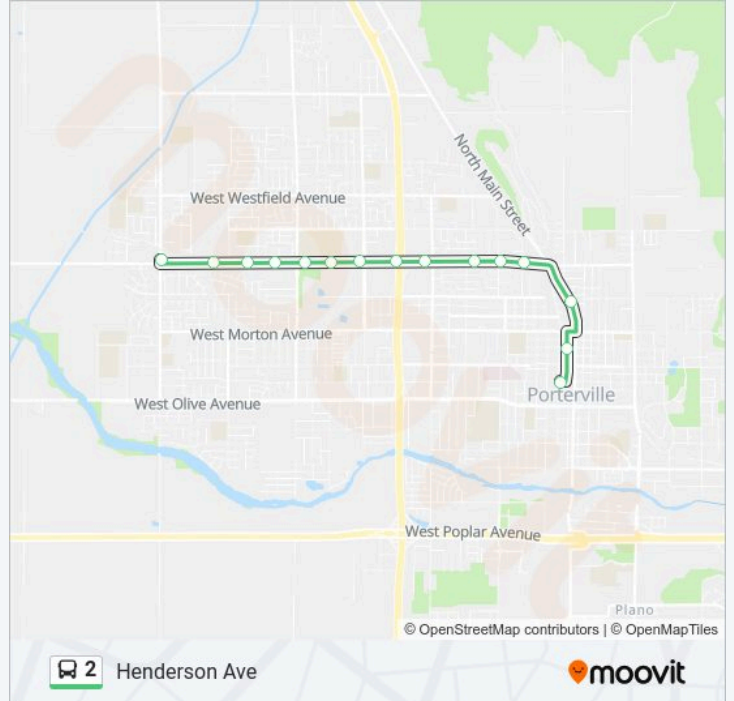

2 Line

Henderson Ave

Get The App

The 2 bus line (Henderson Ave) has 2 routes. For regular weekdays, their operation hours are:

(1) Henderson Ave: 7:00 AM-7:00 PM(2) Porterville Transit Center: 7:16 AM-7:16 PM

Use the Moovit App to find the closest 2 bus station near you and find out when is the next 2 bus arriving.

Direction: Henderson Ave

15 stops

[VIEW LINE SCHEDULE](#)

- Porterville Transit Center
- Hockett And Thurman
- Main St. And North
- Henderson And G St.
- Henderson And Jaye
- Henderson And Villa
- Henderson And Indiana
- Henderson at Burger King
- Henderson And Prospect
- Henderson at Monache High School
- Henderson And Newcomb
- Henderson And Patsy
- Henderson And Belmont
- Henderson And Balmayne
- Westwood And Henderson

2 bus Time Schedule

Henderson Ave Route Timetable:

Monday	7:00 AM-7:00 PM
Tuesday	7:00 AM-7:00 PM
Wednesday	7:00 AM-7:00 PM
Thursday	7:00 AM-7:00 PM
Friday	7:00 AM-7:00 PM
Saturday	7:00 AM-7:00 PM
Sunday	8:00 AM-5:00 PM

2 bus Info

Direction: Henderson Ave

Stops: 15

Trip Duration: 16 min

Line Summary:

Direction: Porterville Transit Center

15 stops

[VIEW LINE SCHEDULE](#)