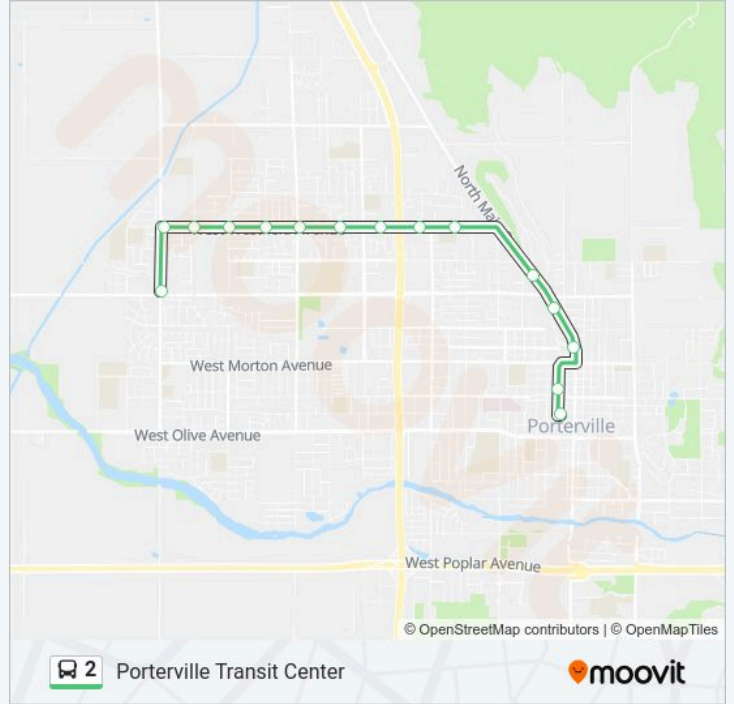

Use the Moovit App to find the closest 2 bus station near you and find out when is the next 2 bus arriving.

Direction: Henderson Ave

15 stops

[VIEW LINE SCHEDULE](#)

- Porterville Transit Center
- Hockett And Thurman
- Main St. And North
- Henderson And G St.
- Henderson And Jaye
- Henderson And Villa
- Henderson And Indiana
- Henderson at Burger King
- Henderson And Prospect
- Henderson at Monache High School
- Henderson And Newcomb
- Henderson And Patsy
- Henderson And Belmont
- Henderson And Balmayne
- Westwood And Henderson

2 bus Info

Direction: Henderson Ave

Stops: 15

Trip Duration: 16 min

Line Summary:

Direction: Porterville Transit Center

15 stops

[VIEW LINE SCHEDULE](#)

2 bus Time Schedule

Porterville Transit Center Route Timetable:

Monday	7:16 AM-7:16 PM
Tuesday	7:16 AM-7:16 PM
Wednesday	7:16 AM-7:16 PM
Thursday	7:16 AM-7:16 PM
Friday	7:16 AM-7:16 PM
Saturday	7:16 AM-7:16 PM
Sunday	8:16 AM-5:16 PM

2 bus Info

Direction: Porterville Transit Center

Stops: 15

Trip Duration: 21 min

Line Summary:

2 bus time schedules and route maps are available in an offline PDF at moovitapp.com. Use the Moovit App to see live bus times, train schedule or subway schedule, and step-by-step directions for all public transit in Fresno.