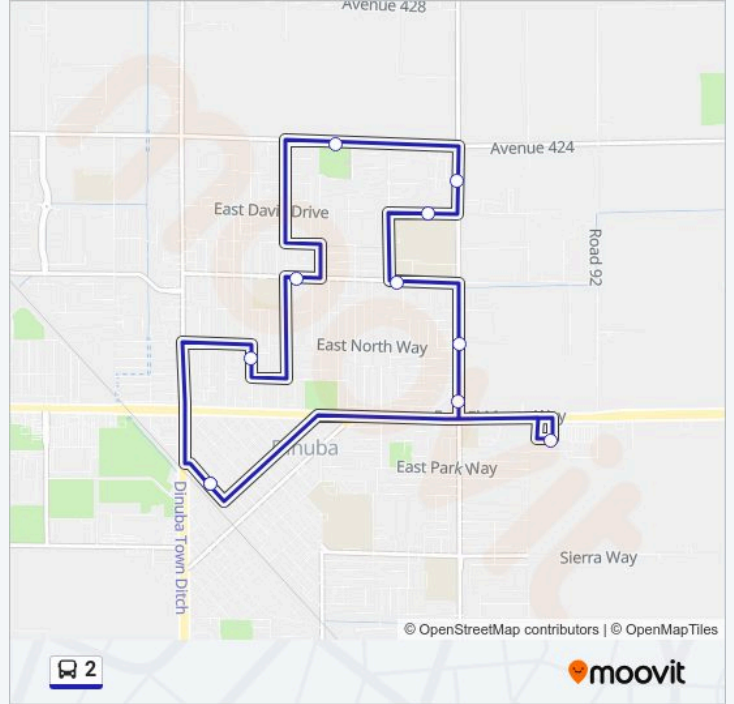

## 2 Line

Get The App

The 2 bus line has one route. For regular weekdays, their operation hours are:

(1) : 7:00 AM-6:40 PM

Use the Moovit App to find the closest 2 bus station near you and find out when is the next 2 bus arriving.

### Direction:

11 stops

[VIEW LINE SCHEDULE](#)

Dinuba Transit Center  
Dinuba Senior Center  
Lincoln School (Saginaw And Lincoln)  
Dog Park (Nebraska And Oak)  
Northpark Apartments  
Sierra Village  
Washington Intermediate School/ JFK Academy  
Dinuba Downs (Crawford And Lauren)  
United Market  
Mercantile Row (Riteaid)  
Dinuba Transit Center

### 2 bus Time Schedule

Route Timetable:

Monday	7:00 AM-6:40 PM
Tuesday	7:00 AM-6:40 PM
Wednesday	7:00 AM-6:40 PM
Thursday	7:00 AM-6:40 PM
Friday	7:00 AM-6:40 PM
Saturday	7:00 AM-6:40 PM
Sunday	8:00 AM-4:20 PM

### 2 bus Info

**Direction:**

**Stops:** 11

**Trip Duration:** 30 min

**Line Summary:**

2 bus time schedules and route maps are available in an offline PDF at [moovitapp.com](https://moovitapp.com). Use the Moovit App to see live bus times, train schedule or subway schedule, and step-by-step directions for all public transit in Fresno.