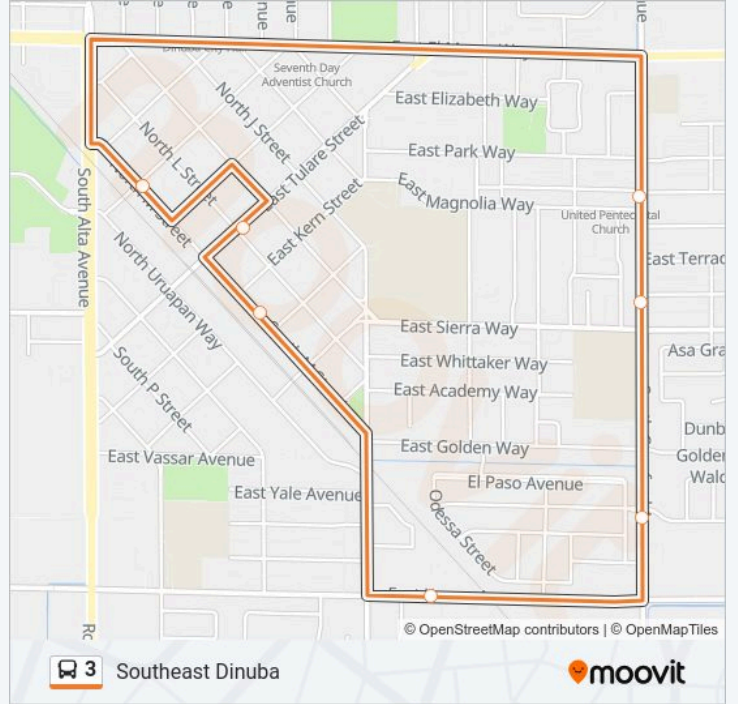

 **3 Line**

Southeast Dinuba

Get The App

The 3 bus line Southeast Dinuba has one route. For regular weekdays, their operation hours are:

(1) Southeast Dinuba: 7:33 AM-7:13 PM

Use the Moovit App to find the closest 3 bus station near you and find out when is the next 3 bus arriving.

Direction: Southeast Dinuba

8 stops

[VIEW LINE SCHEDULE](#)

Dinuba Transit Center

Olive Street

Jefferson School (E Meadow And S Crawford)

Rancho Vista (Crawford And San Antonio)

Department Of Public Works

Platinum Theaters

Rabobank (Tulare And L St)

Dinuba Transit Center

3 bus Time Schedule

Southeast Dinuba Route Timetable:

Monday	7:33 AM-7:13 PM
Tuesday	7:33 AM-7:13 PM
Wednesday	7:33 AM-7:13 PM
Thursday	7:33 AM-7:13 PM
Friday	7:33 AM-7:13 PM
Saturday	7:33 AM-7:13 PM
Sunday	8:33 AM-4:53 PM

3 bus Info

Direction: Southeast Dinuba

Stops: 8

Trip Duration: 22 min

Line Summary:

3 bus time schedules and route maps are available in an offline PDF at moovitapp.com. Use the Moovit App to see live bus times, train schedule or subway schedule, and step-by-step directions for all public transit in Fresno.