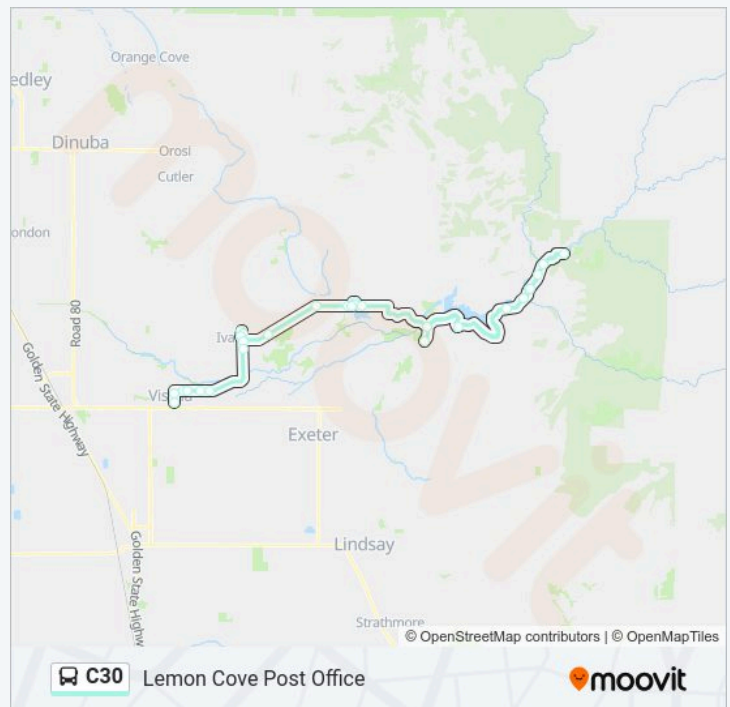

Naranjo Blvd & Castle Rock St - Liquor Store

Lomitas Dr & Sierra Dr

General Store - Three Rivers

Santa Fe St & Douglas Ave

Direction: Lemon Cove Post Office

31 stops

[VIEW LINE SCHEDULE](#)

Visalia Transit Center

Bank Of Sierra - Three Rivers

Sierra Dr & Skyline Dr - Memorial Building

River View Lounge - Three Rivers

Shell - Three Rivers

Casa Mendoza - Three Rivers

Slip Rock

C30 bus Time Schedule

Lemon Cove Post Office Route Timetable:

Monday	Not Operational
Tuesday	5:00 PM
Wednesday	5:00 PM
Thursday	Not Operational
Friday	Not Operational
Saturday	5:00 PM
Sunday	5:00 PM

C30 bus Info

Direction: Lemon Cove Post Office

Stops: 31

Trip Duration: 80 min

Line Summary:

Lomas Dr & Sierra Dr

Lemon Cove Post Office

C30 bus time schedules and route maps are available in an offline PDF at moovitapp.com. Use the Moovit App to see live bus times, train schedule or subway schedule, and step-by-step directions for all public transit in Fresno.