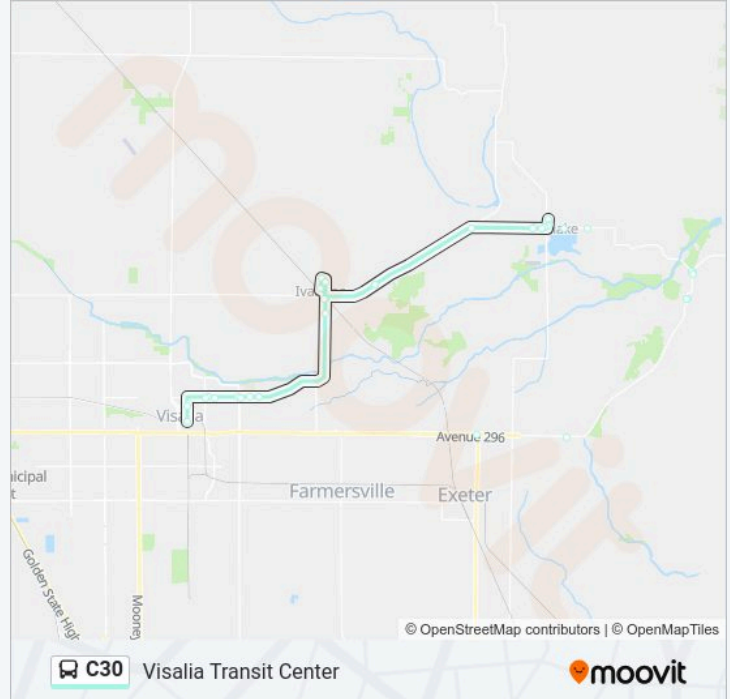

Sierra Dr & Skyline Dr - Memorial Building

Casa Mendoza - Three Rivers

Horse Creek Recreation Area

River View Lounge - Three Rivers

Shell - Three Rivers

Slip Rock

Lake Kaweah

Lomitas Dr & Sierra Dr

Naranjo Blvd & Rd 222

Lemon Cove Post Office

Ave 296 & Rd 196

Millwood Dr & Rd 172 - Fruit Stand

Rd 160 & Ave 328

Houston Ave & Mcauliff Rd - Golden West High School

Houston Ave & Lovers Ln

Houston Ave & Ben Maddox Way

Naranjo Blvd & Castle Rock St - Liquor Store

Lomitas Dr & Sierra Dr

General Store - Three Rivers

Santa Fe St & Douglas Ave

Direction: Lemon Cove Post Office

31 stops

[VIEW LINE SCHEDULE](#)

Visalia Transit Center