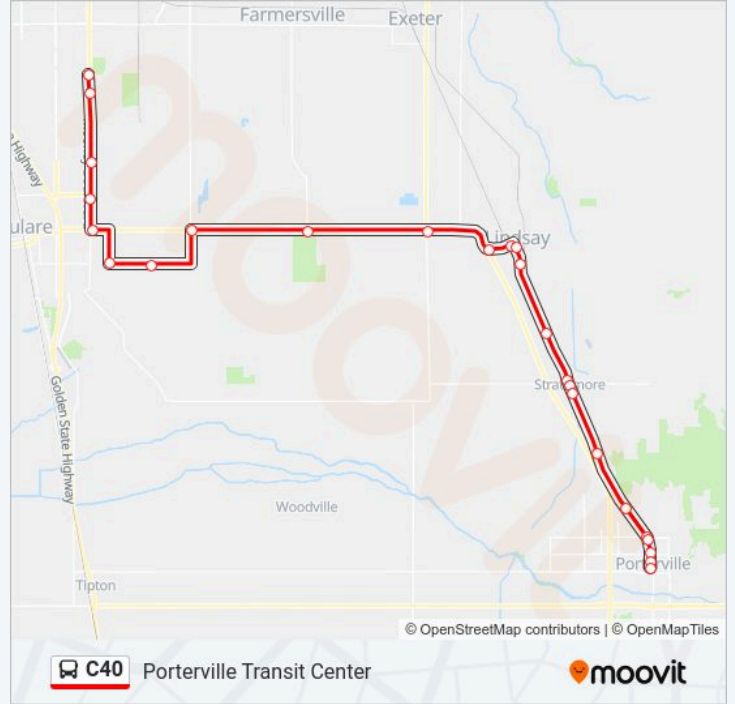

Orange Belt Dr - Driftwood Tavern

Main St - Charlie's Nightclub

Main St & Henderson Ave

Sunnyside St & Main St

Sunnyside St & School Ave

Porterville Museum

Porterville Transit Center

C40 bus time schedules and route maps are available in an offline PDF at moovitapp.com. Use the Moovit App to see live bus times, train schedule or subway schedule, and step-by-step directions for all public transit in Fresno.

© 2024 Moovit - All Rights Reserved