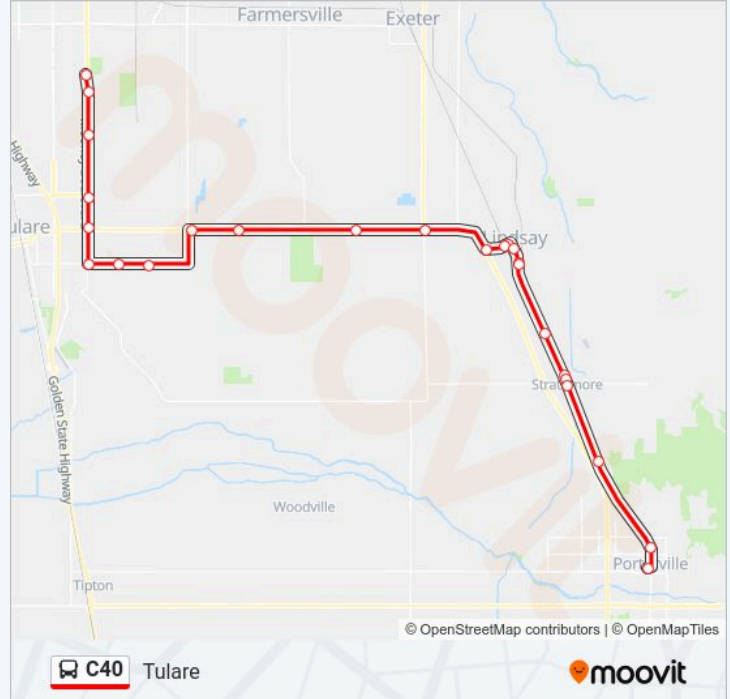

Direction: Tulare

25 stops

[VIEW LINE SCHEDULE](#)

Porterville Transit Center

Main St. And North

Orange Belt Dr & Mountain View Ave

Orange Belt Dr & Ave 196

Strathmore Post Office

C40 bus Info**Direction:** Tulare**Stops:** 25**Trip Duration:** 59 min**Line Summary:**

Mooney Blvd & Tulare Ave - Time Out Pizza
Waterpark

Mooney Blvd & Prosperity Ave

Mooney Blvd - Stanley Boat & Rv Storage

Milan Institute Tcat

Tulare County Government Plaza

Direction: Porterville Transit Center

25 stops

[VIEW LINE SCHEDULE](#)

Tulare County Government Plaza

Office Of Education Planetarium & Science Center

Mooney Blvd & Cartmill Ave

C40 bus Info

Direction: Porterville Transit Center

Stops: 25

Trip Duration: 59 min

Line Summary:

Orange Belt Dr - Driftwood Tavern

Main St - Charlie's Nightclub

Main St & Henderson Ave