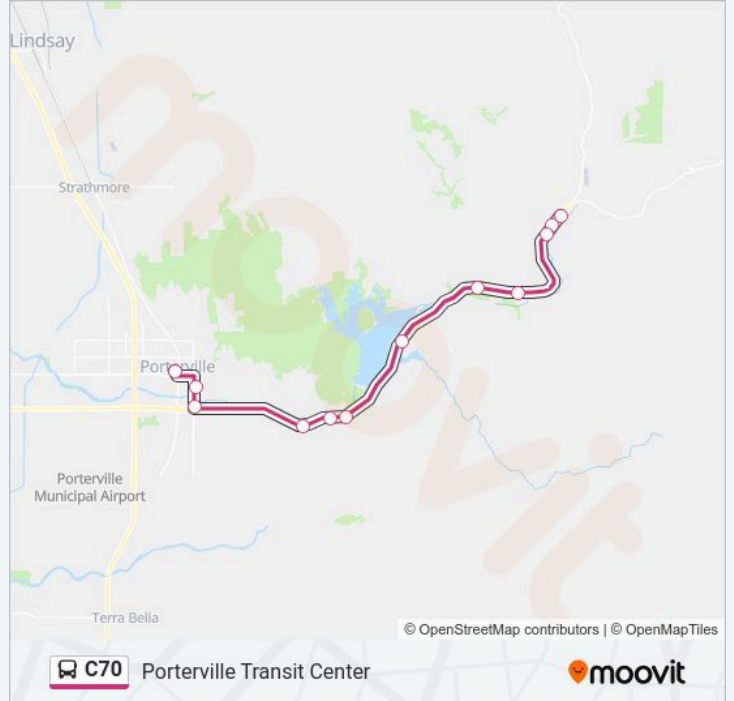

Use the Moovit App to find the closest C70 bus station near you and find out when is the next C70 bus arriving.

**Direction: Porterville Transit Center**

12 stops

[VIEW LINE SCHEDULE](#)

Springville Sequoia Dawn  
Hwy 190 & Ward Ave  
Hwy 190 & Pine Dr - El Nuevo Mexicali  
Hwy 190 & Globe Dr  
River Island Dr  
Hwy 190 & Success Valley Dr - Lake Entrance  
Hwy 190 - Baker Marine Rv Storage  
Rd 284 & Hwy 190 - Park & Ride  
Eagles Nest  
Plano St & Poplar Ave  
S. Plano And Miranda  
Porterville Transit Center

**C70 bus Info****Direction:** Porterville Transit Center**Stops:** 12**Trip Duration:** 28 min**Line Summary:**

**Direction: Springville**

9 stops

[VIEW LINE SCHEDULE](#)

Porterville Transit Center

Porterville Dmv