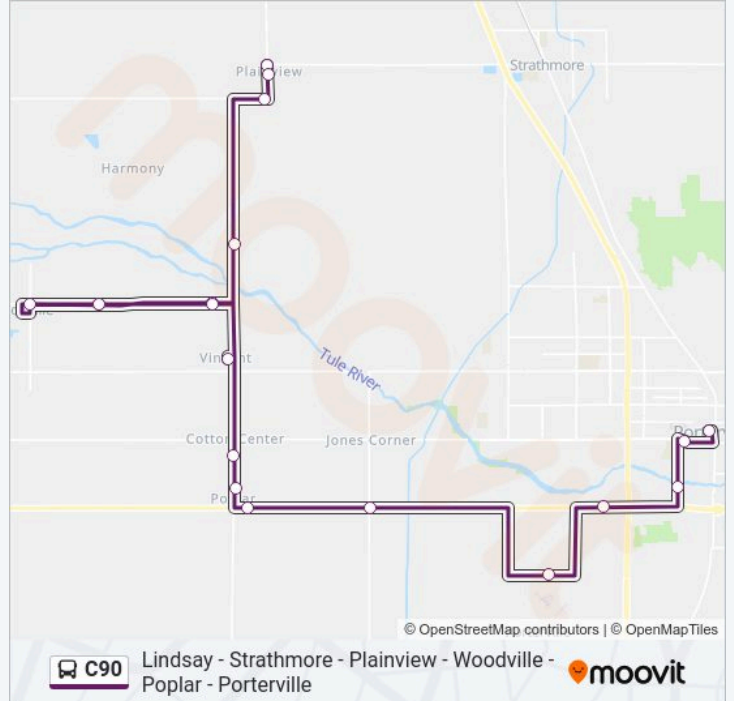

Direction: Cairnes Ave & Ave 196

19 stops

[VIEW LINE SCHEDULE](#)

- Porterville Transit Center
- Olive Ave. And H St.
- Jaye St & Parkway Dr
- W Poplar Ave After Prospect St
- South County Detention Center
- Ave 144 & Rd 208
- Ave 144 & Rd 193 - Pawn Shop
- Community Service Center - Poplar
- Rd 192 & Ave 150 - Auto Parts
- Child Development Center & Housing Authority
- Ave 168 - Gisler Farms
- Ave 168 & Rd 176 - Distributors Processing Inc
- Rd 168 & Ave 168
- Ave 168 & Rd 176 - Distributors Processing Inc
- Ave 168 - Gisler Farms
- Rd 192 & Ave 176
- Suhovys Market & Gas
- Cairns Ave & Ave 195 - Family Market
- Ave 196 & Rd 196

C90 bus Time Schedule

Cairnes Ave & Ave 196 Route Timetable:

Monday	1:23 PM-4:42 PM
Tuesday	1:23 PM-4:42 PM
Wednesday	1:23 PM-4:42 PM
Thursday	1:23 PM-4:42 PM
Friday	1:23 PM-4:42 PM
Saturday	Not Operational
Sunday	Not Operational

C90 bus Info

Direction: Cairnes Ave & Ave 196

Stops: 19

Trip Duration: 42 min

Line Summary:

Direction: Lindsay

23 stops

[VIEW LINE SCHEDULE](#)

C90 bus Info

Direction: Lindsay

Stops: 23

Trip Duration: 42 min

Line Summary:

Cairns Ave & Ave 195 - Family Market

Ave 196 & Rd 196

Ave 196 & Rd 208