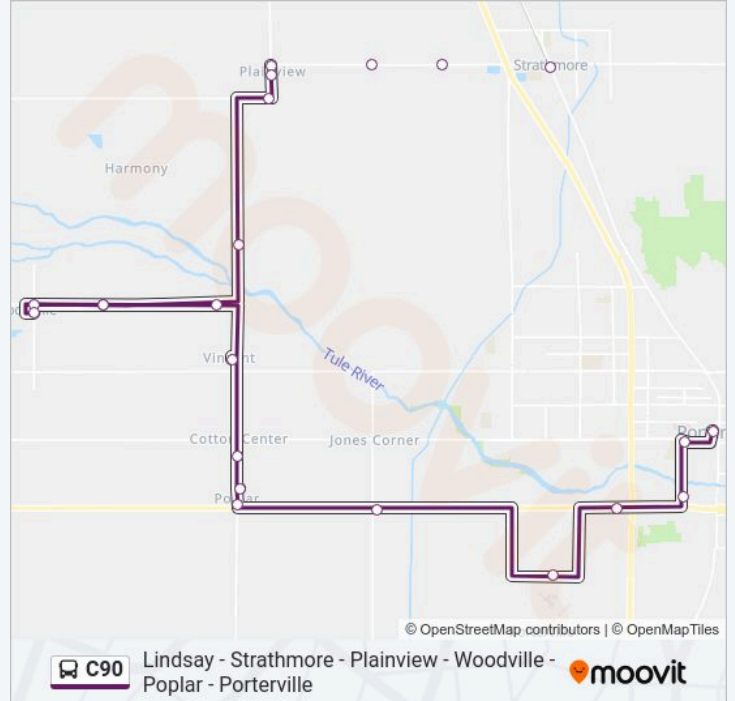

South County Detention Center

Family Health Care

Home Depot

Olive Ave & Kessing St

Porterville Transit Center

C90 bus time schedules and route maps are available in an offline PDF at moovitapp.com. Use the Moovit App to see live bus times, train schedule or subway schedule, and step-by-step directions for all public transit in Fresno.

© 2025 Moovit - All Rights Reserved