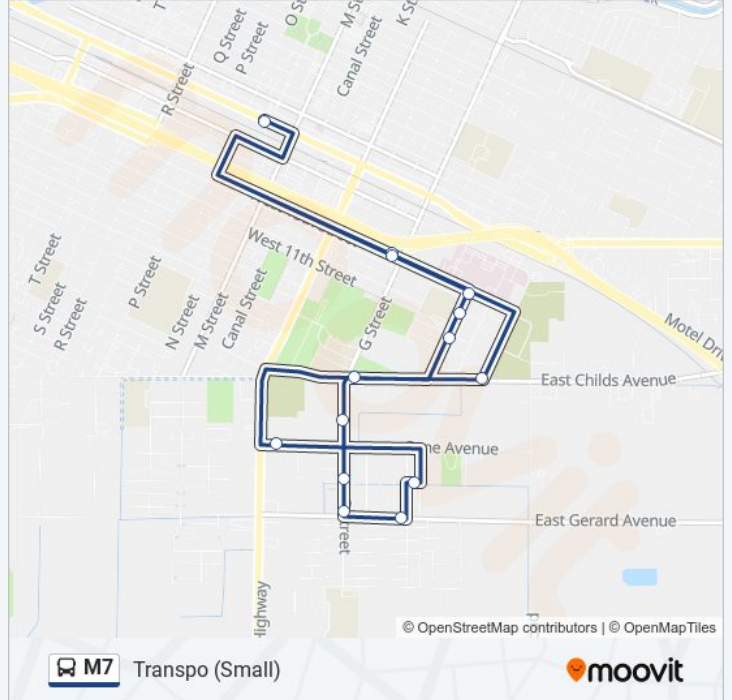

Transpo (Small)

[Get The App](#)

The M7 bus line Transpo (Small) has one route. For regular weekdays, their operation hours are:

(1) Transpo (Small): 6:13 AM - 7:25 PM

Use the Moovit App to find the closest M7 bus station near you and find out when is the next M7 bus arriving.

Direction: Transpo (Small)

15 stops

[VIEW LINE SCHEDULE](#)

- Transpo (Small)
- 13th @ G St (Eastbound)
- B St at Childs Ave
- Childs @ G St (Westbound)
- G St @ Skylark (Southbound)
- Carmen @ Las Brisas
- Gerard @ La Mesa
- G St @ Gerard (Northbound)
- G St @ Carmen (Northbound)
- Rescue Mission
- C.O.V.E. (Northbound)
- D St Apartments
- D St And 13th St
- 13th @ G St (Westbound)
- Transpo (Small)

M7 bus Time Schedule

Transpo (Small) Route Timetable:

Sunday	8:03 AM - 5:30 PM
Monday	6:13 AM - 7:25 PM
Tuesday	6:13 AM - 7:25 PM
Wednesday	6:13 AM - 7:25 PM
Thursday	6:13 AM - 7:25 PM
Friday	6:13 AM - 7:25 PM
Saturday	8:03 AM - 5:30 PM

M7 bus Info

Direction: Transpo (Small)

Stops: 15

Trip Duration: 34 min

Line Summary:

M7 bus time schedules and route maps are available in an offline PDF at moovitapp.com. Use the [Moovit App](#) to see live bus times, train schedule or subway schedule, and step-by-step directions for all public transit in Fresno.