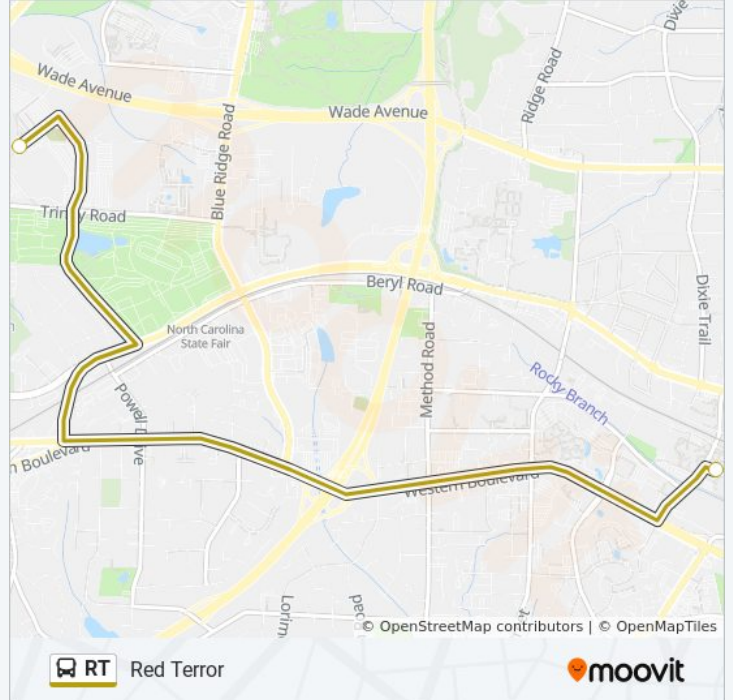

Red Terror

Get The App

The RT bus line Red Terror has one route. For regular weekdays, their operation hours are:

(1) Red Terror: 12:00 AM

Use the Moovit App to find the closest RT bus station near you and find out when is the next RT bus arriving.

Direction: Red Terror

3 stops

[VIEW LINE SCHEDULE](#)

Cates Ave at Witherspoon Student Center

Pnc Arena

Cates Ave at Witherspoon Student Center

RT bus Time Schedule

Red Terror Route Timetable:

Sunday	12:00 AM
Monday	12:00 AM
Tuesday	12:00 AM
Wednesday	12:00 AM
Thursday	12:00 AM
Friday	12:00 AM
Saturday	12:00 AM

RT bus Info

Direction: Red Terror

Stops: 3

Trip Duration: 63 min

Line Summary:

RT bus time schedules and route maps are available in an offline PDF at moovitapp.com. Use the [Moovit App](#) to see live bus times, train schedule or subway schedule, and step-by-step directions for all public transit in Raleigh.