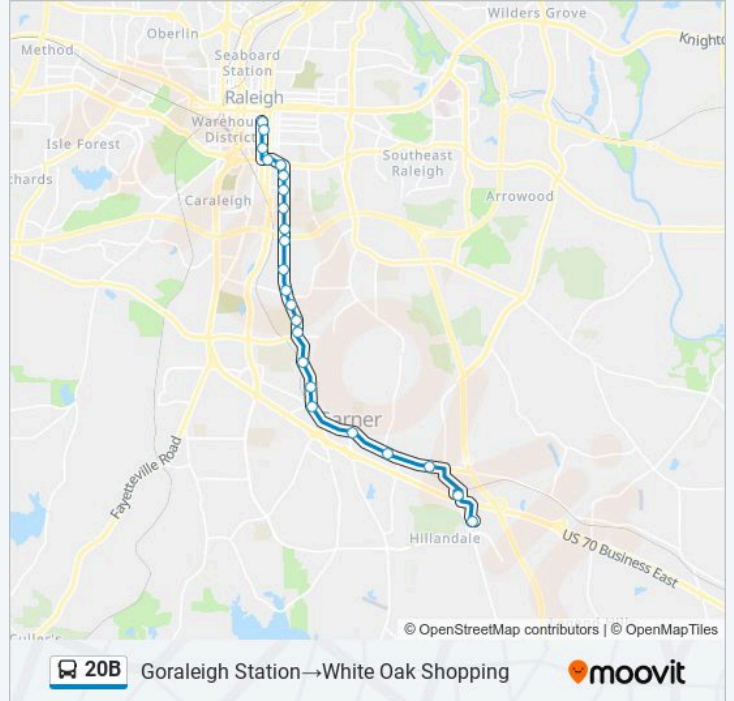

Use the Moovit App to find the closest 20B bus station near you and find out when is the next 20B bus arriving.

Direction: Goraleigh Station → White Oak Shopping

23 stops

[VIEW LINE SCHEDULE](#)

- Goraleigh Station
- S Blount St at E Davie St
- S Blount St at E South Ave
- Martin Luther King Jr Blvd at S Person St (Eb)
- Martin Luther King Jr Blvd at East St
- Garner Rd at Bragg St
- Garner Rd at Hoke St
- Garner Rd at Peterson St (Greenway)
- Garner Rd at Bailey Dr
- Garner Rd at Warehouse Dr
- Garner Rd at Raleigh View Rd
- Garner at Hilltop Dr.
- Garner at Raleigh Pines Dr.
- Garner Rd at Wilson St Ob
- Garner Rd at Tryon Rd
- Garner at Meadowbrook Dr.
- Garner Rd at Willow Vista Rd
- Garner Rd at Yeargan Rd
- Garner Rd at Benson Rd
- Garner Rd at Garner Senior Center
- Garner Rd at Jones Sausage Rd

20B bus Info

Direction: Goraleigh Station → White Oak Shopping

Stops: 23

Trip Duration: 35 min

Line Summary:

Eagle Wing Way at Cabela Dr

White Oak Shopping

Direction: White Oak Shopping → Goraleigh Station

40 stops

[VIEW LINE SCHEDULE](#)

White Oak Shopping

Timber Dr East at White Oak Village Sb

Timber Dr East at Health Park Dr Sb

Timber Dr East at Element Cir

Timber Dr East at Health Park Dr Nb

Timber Dr East at White Oak Village Nb

Direction: White Oak Shopping → Goraleigh Station

Stops: 40

Trip Duration: 48 min

Line Summary:

Vandora Springs Rd at Beichler Rd Ib

Garner at Vandora Springs

Garner Rd at Yeargan Rd

Garner Rd at Willow Vista Rd