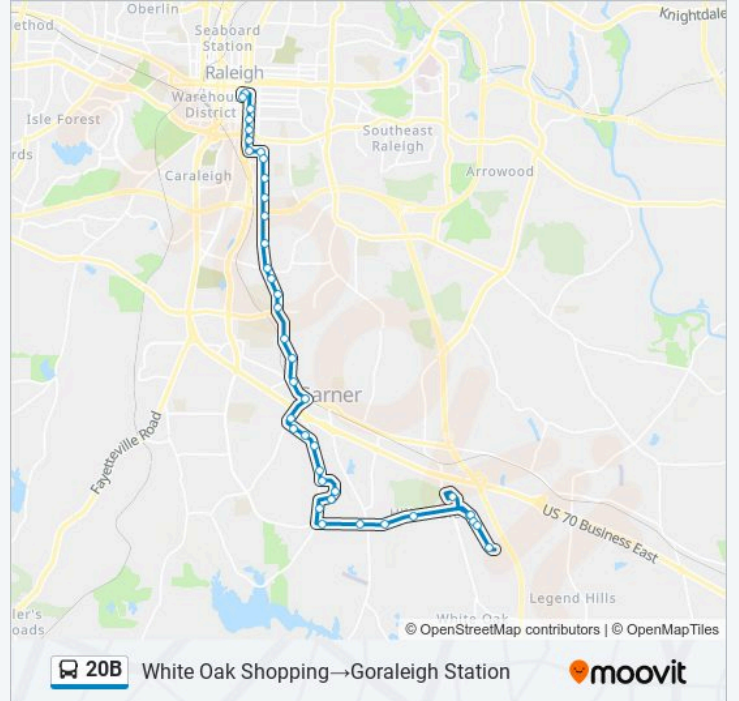

Goraleigh Station → White Oak Shopping

Get The App

The 20B bus line (Goraleigh Station → White Oak Shopping) has 2 routes. For regular weekdays, their operation hours are: (1) Goraleigh Station → White Oak Shopping: 5:00 AM - 7:00 PM (2) White Oak Shopping → Goraleigh Station: 5:40 AM - 7:40 PM

Use the Moovit App to find the closest 20B bus station near you and find out when is the next 20B bus arriving.

Direction: Goraleigh Station → White Oak Shopping

23 stops

[VIEW LINE SCHEDULE](#)

- Goraleigh Station
- S Blount St at E Davie St
- S Blount St at E South Ave
- Martin Luther King Jr Blvd at S Person St (Eb)
- Martin Luther King Jr Blvd at East St
- Garner Rd at Bragg St
- Garner Rd at Hoke St
- Garner Rd at Peterson St (Greenway)
- Garner Rd at Bailey Dr
- Garner Rd at Warehouse Dr
- Garner Rd at Raleigh View Rd
- Garner at Hilltop Dr.
- Garner at Raleigh Pines Dr.
- Garner Rd at Wilson St Ob
- Garner Rd at Tryon Rd
- Garner at Meadowbrook Dr.
- Garner Rd at Willow Vista Rd
- Garner Rd at Yeargan Rd
- Garner Rd at Benson Rd
- Garner Rd at Garner Senior Center
- Garner Rd at Jones Sausage Rd

Direction: White Oak Shopping → Goraleigh Station

Stops: 40

Trip Duration: 48 min

Line Summary:

Vandora Springs Rd at Beichler Rd Ib

Garner at Vandora Springs

Garner Rd at Yeargan Rd

Garner Rd at Willow Vista Rd

E Hargett St at S Blount St

Goraleigh Station

20B bus time schedules and route maps are available in an offline PDF at moovitapp.com. Use the Moovit App to see live bus times, train schedule or subway schedule, and step-by-step directions for all public transit in Raleigh.