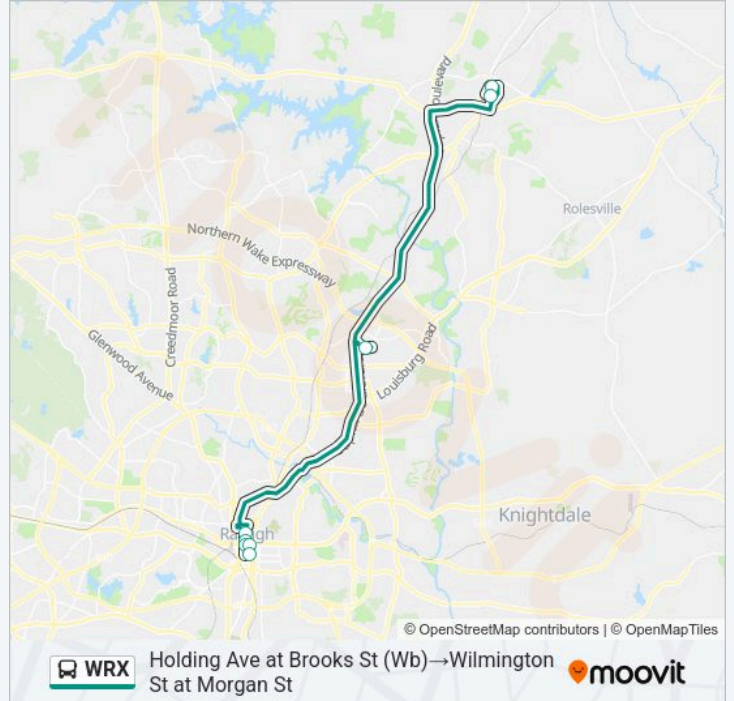

(1) Holding Ave at Brooks St (Wb)→Wilmington St at Morgan St: 6:50 AM-7:20 PM(2) Wilmington St at Morgan St→Holding Ave at Brooks St (Wb): 7:04 AM-7:24 PM

Use the Moovit App to find the closest WRX bus station near you and find out when is the next WRX bus arriving.

Direction: Holding Ave at Brooks St (Wb)→Wilmington St at Morgan St

8 stops

[VIEW LINE SCHEDULE](#)

Holding Ave at Brooks St (Wb)

Elm Ave at White St (Park And Ride)

Triangle Town Center Mall at Orvis (Park And Ride)

Monday	6:50 AM-7:20 PM
Tuesday	6:50 AM-7:20 PM
Wednesday	6:50 AM-7:20 PM
Thursday	6:50 AM-7:20 PM
Friday	6:50 AM-7:20 PM
Saturday	Not Operational
Sunday	Not Operational

WRX bus Info

Direction: Holding Ave at Brooks St (Wb)→Wilmington St at Morgan St

Stops: 8

Trip Duration: 61 min

Line Summary:

Direction: Wilmington St at Morgan St → Holding Ave at Brooks St (Wb)

5 stops

[VIEW LINE SCHEDULE](#)

Wilmington St at Morgan St

Wilmington St at Jones St