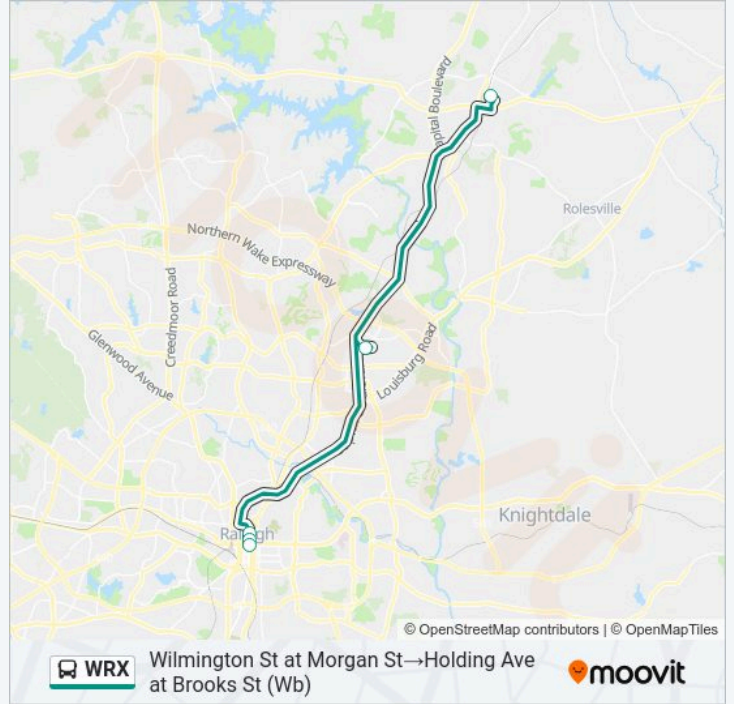

WRX bus time schedules and route maps are available in an offline PDF at moovitapp.com. Use the Moovit App to see live bus times, train schedule or subway schedule, and step-by-step directions for all public transit in Raleigh.

© 2024 Moovit - All Rights Reserved