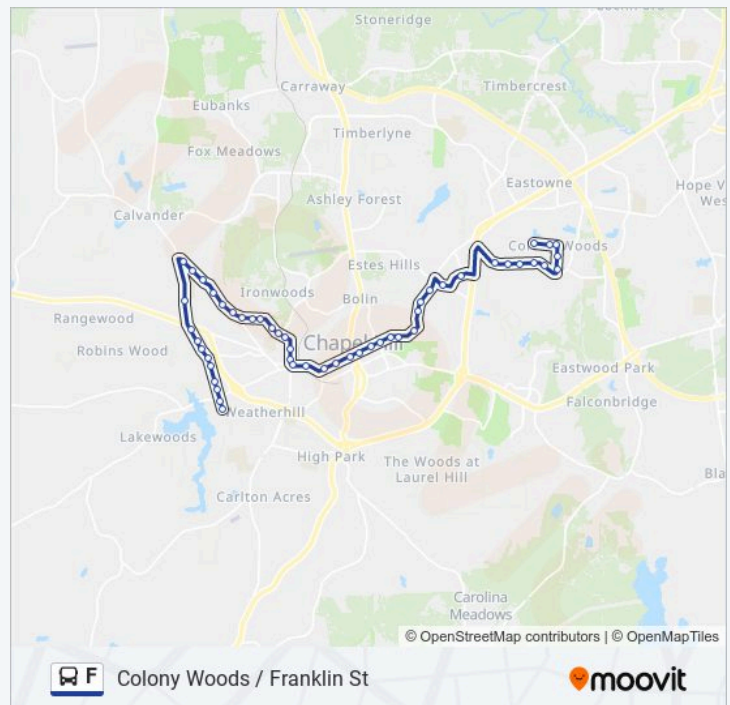

50 stops

[VIEW LINE SCHEDULE](#)

- Jones Ferry Park And Ride
- Old Fayetteville Road at Poplar Place
- Old Fayetteville Road at Autumn Woods
- Old Fayetteville Road at Autumn Woods North
- Old Fayetteville Road at West End Flats Northbound
- Old Fayetteville Road at West Poplar Avenue
- Old Fayetteville Road at Berkshire Manor
- Old Fayetteville Road at Carrboro Plaza
- Old Fayetteville Road at Nc 54 (Secu)
- Old Fayetteville Road at Pine Grove Northbound
- Hillsborough Road at Brunton Drive
- Hillsborough Road at Mcdougle School
- Hillsborough Road at the Hollow
- Hillsborough Road at James Street Eastbound
- Hillsborough Road at Rainbow Drive Southbound
- Hillsborough Road at Simpson Street
- North Greensboro Street at Morningside Drive Eastbound
- North Greensboro Street at Milton Drive
- North Greensboro Street at Cheek Avenue
- North Greensboro Street at Sue Ann Court
- North Greensboro Street at Todd Street
- North Greensboro Street at Oak Avenue Eastbound
- North Greensboro Street at 503
- North Greensboro Street at Fitch Lumber
- Weaver Street at Carrboro Century Center
- East Main Street at Arts Center Plaza
- West Franklin Street at South Roberson Street

**F bus Info**

**Direction:** Jones Ferry Park And Ride→Fountain Ridge Road at Overland Drive

**Stops:** 50

**Trip Duration:** 50 min

**Line Summary:**

West Franklin Street at Kenan Street Eastbound

West Franklin Street at University Baptist Church