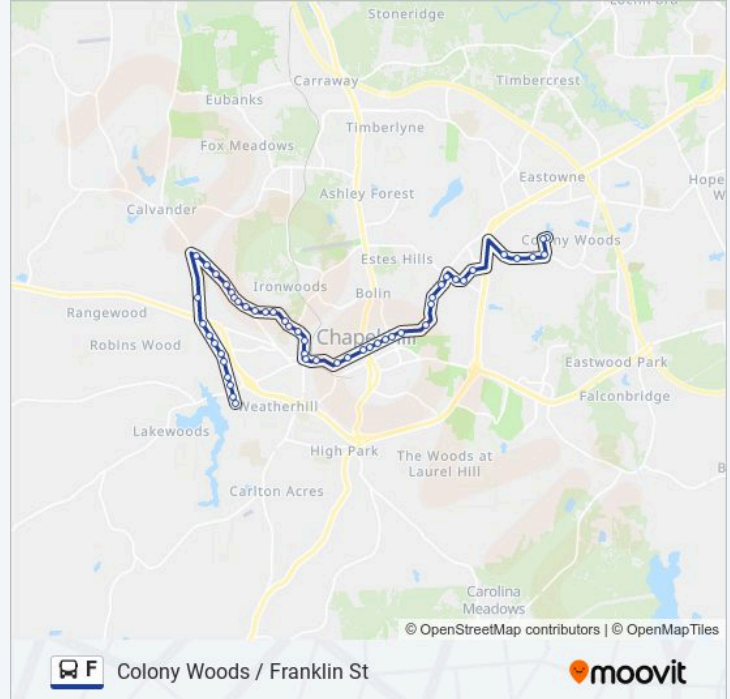

Hillsborough Road at 904

Hillsborough Road at Rainbow Drive Westbound

Hillsborough Road at Dove Street

Hillsborough Road at James Street Westbound

Hillsborough Road at 1218

Hillsborough Road at Barrington Hills

Hillsborough Road at Old Fayetteville Road

Old Fayetteville Road at Pine Grove Southbound

Old Fayetteville Road at Nc 54

Old Fayetteville Road at Swansea Lane

Old Fayetteville Road at Lacock Road

Old Fayetteville Road at Poplar Avenue

Old Fayetteville Road at West End Flats  
Southbound

Old Fayetteville Road at 228

Old Fayetteville Road at 107

Old Fayetteville Road at Poplar Place

Jones Ferry Park And Ride

**Direction: Jones Ferry Park And Ride→Fountain Ridge Road at Overland Drive**

50 stops

[VIEW LINE SCHEDULE](#)

- Jones Ferry Park And Ride
- Old Fayetteville Road at Poplar Place
- Old Fayetteville Road at Autumn Woods
- Old Fayetteville Road at Autumn Woods North
- Old Fayetteville Road at West End Flats Northbound
- Old Fayetteville Road at West Poplar Avenue
- Old Fayetteville Road at Berkshire Manor
- Old Fayetteville Road at Carrboro Plaza
- Old Fayetteville Road at Nc 54 (Secu)
- Old Fayetteville Road at Pine Grove Northbound
- Hillsborough Road at Brunton Drive
- Hillsborough Road at Mcdougle School
- Hillsborough Road at the Hollow
- Hillsborough Road at James Street Eastbound
- Hillsborough Road at Rainbow Drive Southbound
- Hillsborough Road at Simpson Street
- North Greensboro Street at Morningside Drive Eastbound
- North Greensboro Street at Milton Drive
- North Greensboro Street at Cheek Avenue
- North Greensboro Street at Sue Ann Court
- North Greensboro Street at Todd Street
- North Greensboro Street at Oak Avenue Eastbound
- North Greensboro Street at 503
- North Greensboro Street at Fitch Lumber
- Weaver Street at Carrboro Century Center
- East Main Street at Arts Center Plaza
- West Franklin Street at South Roberson Street