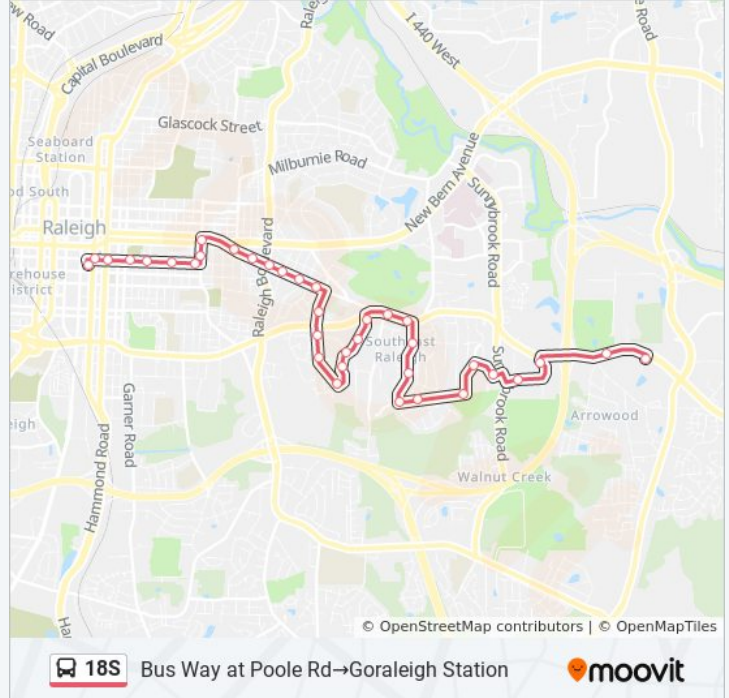

18S bus Info

Direction: Bus Way at Poole Rd→Goraleigh Station

Stops: 36

Trip Duration: 28 min

Line Summary:

Peyton St at Melvid Ct (Nb)

Poole Rd at Shellum St

Poole Rd at Kennedy St

Poole Rd at Coke St

Poole Rd at Lightner Ln

Poole Rd at Fisher St

Poole Rd at Sunbury St

N Tarboro Rd at E Edenton St

S Tarboro Rd at E Hargett St (Sb)

E Hargett St at S State St

E Hargett St at Camden St

E Hargett St at S Swain St

E Hargett St at S East St

E Hargett St at S Person St

E Hargett St at S Blount St

Goraleigh Station

Direction: Goraleigh Station→Bus Way at Poole Rd

44 stops

[VIEW LINE SCHEDULE](#)

18S bus Info

Direction: Goraleigh Station→Bus Way at Poole Rd

Stops: 44

Trip Duration: 30 min

Line Summary:

Poole Rd at Angier Ave

Poole Rd at Parnell Dr

Poole Rd at Peyton St